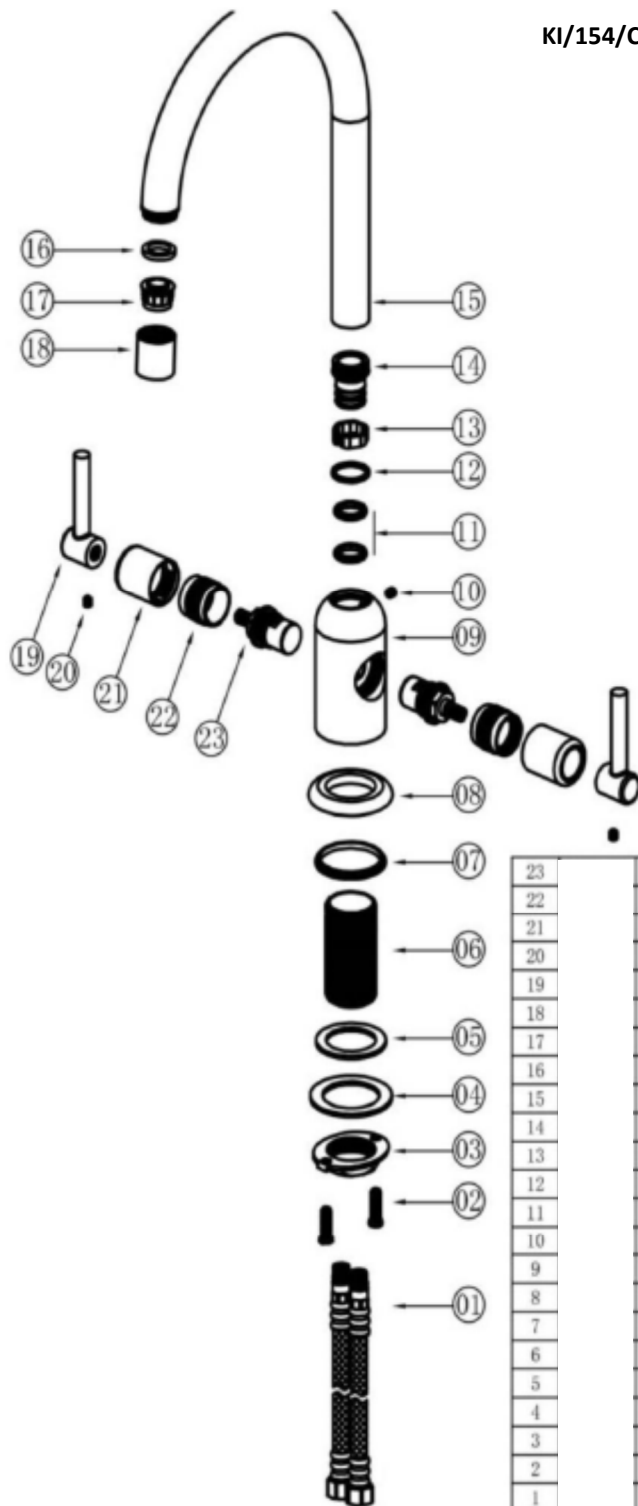

SAGITTARIUS

TAPS & SHOWERING

Construction	Brass Body (CuZn40Pb18)
Finishes	Chrome plated to BS EN 248
Product Type	Contemporary
Water Pressure	Min. 0.2 bar, Max. 6.0 bar
Plumbing Systems	Suitable for all plumbing systems
Standards	Complies with BS5412, BS EN200
Certification	Manufactured to comply with WRAS
Cartridge	1/4 Turn 1/2" Ceramic Disc Valves
Aerator	Adjustable Air Aerator
Fitting	M10 x 500mm flexible connection pipes
Packaging	52 x 42 x 26cm
Guarantee	10 years against manufacturing faults (excluding serviceable parts).

**KINETIC MONOBLOC SINK
MIXER CHROME
KI/154/C**

Flow Rates (Litres per minute)

System Pressure	0.1 Bar	0.2 Bar	0.3 Bar	0.5 Bar	1.0 Bar	1.5 Bar	2.0 Bar	3.0 Bar	4.0 Bar	5.0 Bar
KI/154/C	-	4.0	-	6.8	9.5	-	14.0	17.0	-	-

FOR FURTHER ADVICE PLEASE CONTACT :-
SAGITTARIUS LTD UNIT 1 LOWER VICTORIA STREET—CHADDERTON—OLDHAM—OL9 9TU TEL:0616 6202029
EMAIL:TECHNICAL@SAGITTARIUSTAPS.CO.UK

KI/154/C EXPLOADED PARTS

23		Cartridge	2
22		Cartridge cover	2
21		Shroud	2
20		Screw	2
19		Handle	2
18		Holder	1
17		Anti-splash	1
16		O-ring	1
15		Spout	1
14		Connector	1
13		Anti-rotation washer	1
12		washer	1
11		O-ring	2
10		Screw	1
9		Body	1
8		Base ring	1
7		Rubber seal	1
6		Tail	1
5		O ring	1
4		Washer	1
3		Backnut	1
2		Screw	2
1		Flexi tails	2
No	Code	Name	Qty