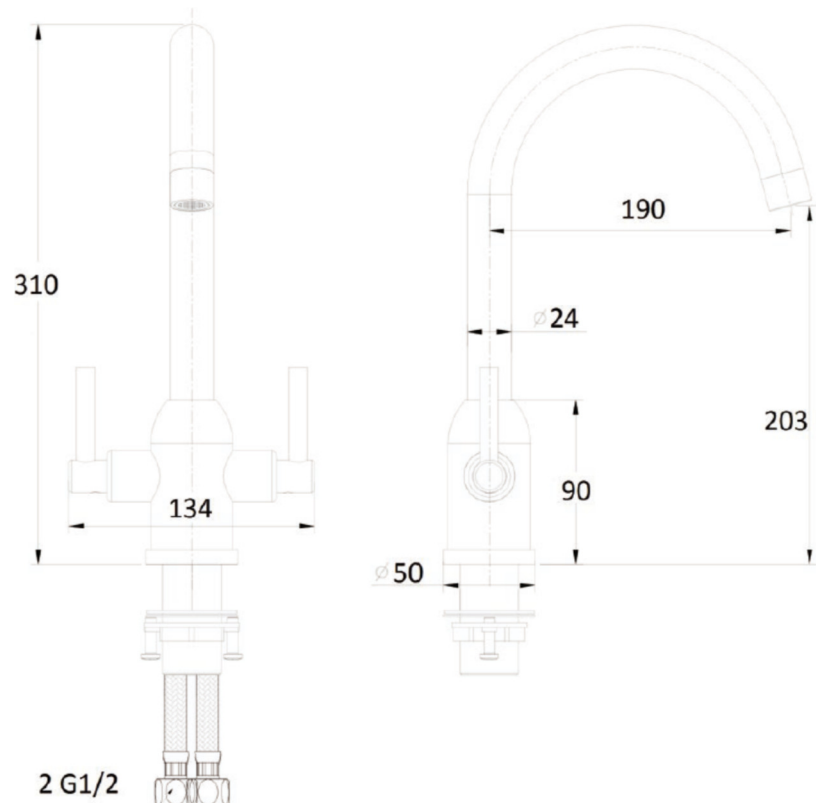

SAGITTARIUS

TAPS & SHOWERING

Construction	Brass Body (CuZn40Pb18)
Finishes	Chrome plated to BS EN 248
Product Type	Contemporary
Water Pressure	Min. 0.2 bar, Max. 6.0 bar
Plumbing Systems	Suitable for all plumbing systems
Standards	Complies with BS5412, BS EN200
Certification	Manufactured to comply with WRAS
Cartridge	1/4 Turn 1/2" Ceramic Disc Valves
Aerator	Adjustable Air Aerator
Fitting	M10 x 500mm flexible connection pipes
Packaging	52 x 42 x 26cm
Guarantee	10 years against manufacturing faults (excluding serviceable parts).

**KINETIC MONOBLOC SINK
MIXER CHROME
KI/154/C**

Flow Rates (Litres per minute)

System Pressure	0.1 Bar	0.2 Bar	0.3 Bar	0.5 Bar	1.0 Bar	1.5 Bar	2.0 Bar	3.0 Bar	4.0 Bar	5.0 Bar
KI/154/C	-	4.0	-	6.8	9.5	-	14.0	17.0	-	-