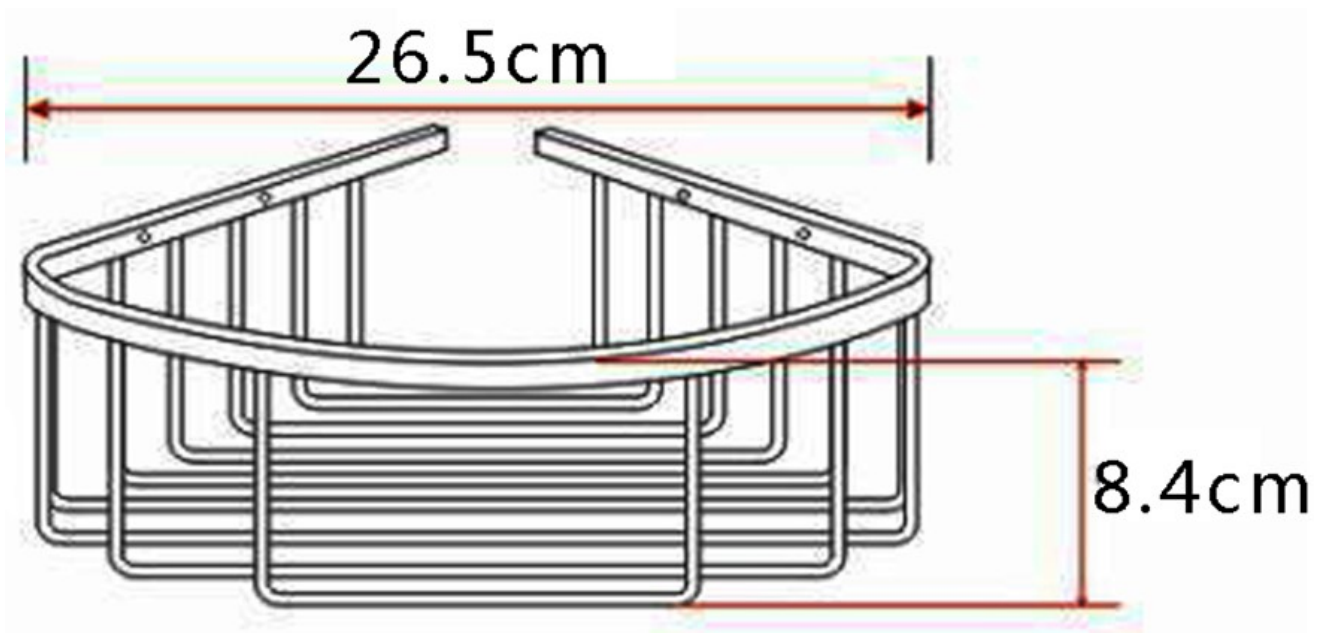

SAGITTARIUS

TAPS & SHOWERING

Construction	Brass
Finishes	Brushed Brass
Product Type	Contemporary
Standards	Complies with BS5412, BS EN200
Guarantee	1 year against manufacturing faults (excluding serviceable parts)

KENSINGTON CORNER

BASKET (200X200) BRUSHED BRASS

KEA/742/BB

The information contained on this page was correct at the date of issue. Fitting dimensions are provided as a guide only. Some variation may occur due to manufacturing tolerances. We pursue a policy of continuing improvement in design and performance of our products and so reserve the right to change specifications without prior notice