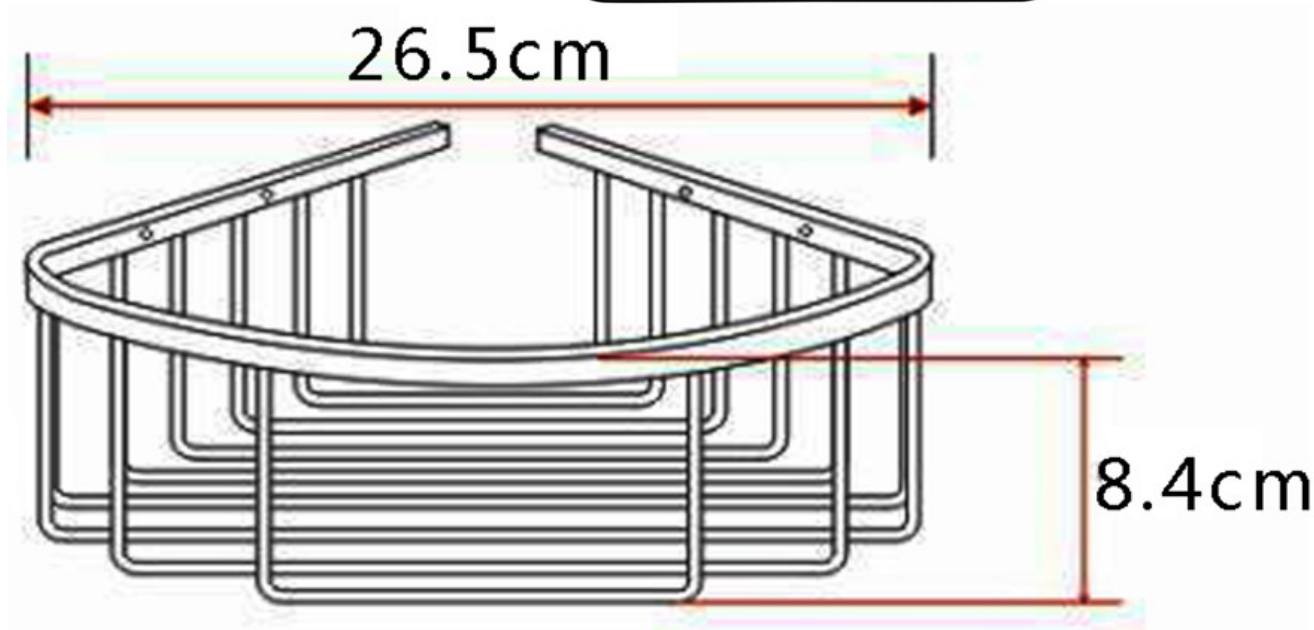

SAGITTARIUS

TAPS & SHOWERING

Construction	Brass
Finishes	Matt Black
Product Type	Contemporary
Standards	Complies with BS5412, BS EN200
Guarantee	1 year against manufacturing faults (excluding serviceable parts)

**KENSINGTON CORNER
BASKET (200X200) BLACK
KEA/742/B**

The information contained on this page was correct at the date of issue. Fitting dimensions are provided as a guide only. Some variation may occur due to manufacturing tolerances. We pursue a policy of continuing improvement in design and performance of our products and so reserve the right to change specifications without prior notice