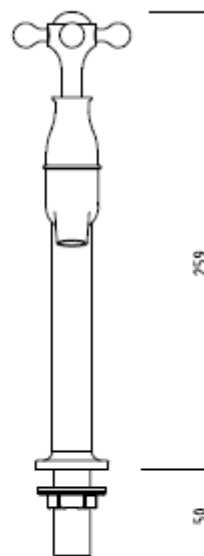

SAGITTARIUS

TAPS & SHOWERING

Construction	Brass
Water Pressure Tested Between	0.2bar , 6.0 bar
Cartridge	1/4 Turn 1/2inch Ceramic disc valves
Guarantee	10yrs Manufacturing Faults, 3yrs serviceable parts

KENSINGTON PAIR OF BIB TAPS AND STANDS CHROME KE/295/C

The information contained on this page was correct at the date of issue. Fitting dimensions are provided as a guide only. Some variation may occur due to manufacturing tolerances. We pursue a policy of continuing improvement in design and performance of our products and so reserve the right to change specifications without prior notice