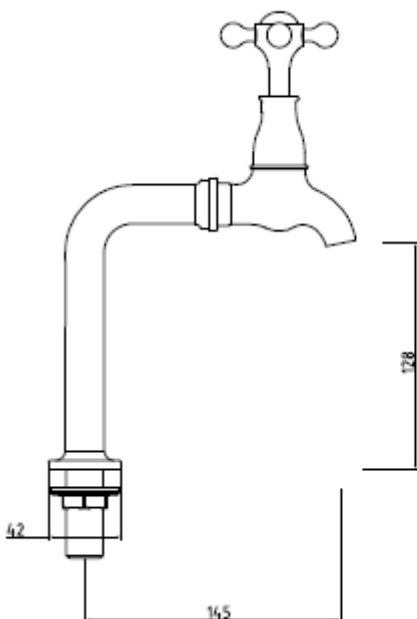

SAGITTARIUS

TAPS & SHOWERING

Construction	Brass
Water Pressure Tested Between	0.2bar , 6.0 bar
Cartridge	1/4 Turn 1/2inch Ceramic disc valves
Guarantee	10yrs Manufacturing Faults, 3yrs serviceable parts

KENSINGTON PAIR OF BIB TAPS AND STANDS CHROME KE/295/C

The information contained on this page was correct at the date of issue. Fitting dimensions are provided as a guide only. Some variation may occur due to manufacturing tolerances. We pursue a policy of continuing improvement in design and performance of our products and so reserve the right to change specifications without prior notice