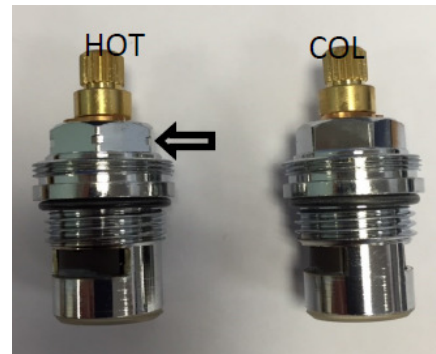

## TAPS & SHOWERING

|                  |  |
|------------------|--|
| Construction     | Brass  |
| Dimensions       | 120mm X 115mm X 122mm  |
| Working pressure | HP/LP/COMBI  |
| Parts            | Cold & Hot Indies<br>Cold Valve—15mm Ceramic disk quarter turn<br>Hot Valve— 15mm Ceramic disk quarter turn<br>Heads , Collar 1/2 inch, Antisplash 18mm,<br>Flexi Tails Pair 300mm , Hex nut, Metal Horse shoe washer 37mm , Under tap seating O ring 37mm,<br>Spring loaded basin waste |

### KENSINGTON MONO BASIN BMIXER BLACK KE/106/B

|  |
|--|
| List of Components                       |
| BASIN MIXER TAP                          |
| TWO PART POP UP ROD                      |
| POP UP WASTE ASSEMBLY INC HORIZONTAL BAR |
| 2 X FLEXI TAILS 300mm M10 X 15mm FEMALE  |
| 1 METAL HORSESHOE FIXING PLATE           |
| 1 RUBBER HORSESHOE FIXING WASHER         |
| 1 UNDER TAP SEATING O RING               |
| 1 HEX NUT                                |
| 1 THREADED BOLT                          |