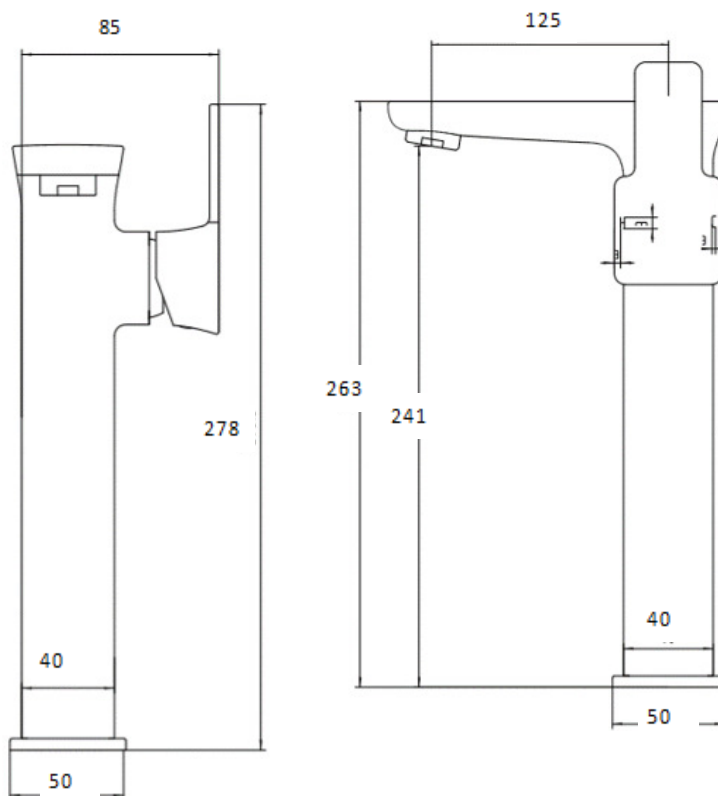

SAGITTARIUS

TAPS & SHOWERING

GRAMERCY EXT MONO BASIN MIXER CHROME

GR/109/C

Finishes	Chrome plated to BS EN 248
Product Type	Contemporary
Water Pressure	Min. 0.2 bar, Max. 6.0 bar
Plumbing Systems	Suitable for all plumbing systems
Standards	Complies with BS6920, BS EN200
Certification	
Cartridge	Ceramic Disc Cartridge
Fitting	UK: M10 x 350mm ½" BSP Female Flexi Tails .
Aerator	Spout Aerator
Packaging	
Guarantee	
Additional Information	10 years against manufacturing faults (excluding serviceable parts).

Flow Rates (Litres per minute)

System Pressure	0.1 Bar	0.2 Bar	0.3 Bar	0.5 Bar	1.0 Bar	1.5 Bar	2.0 Bar	3.0 Bar	4.0 Bar	5.0 Bar
GR-109-C	-	3.6	-	5.2	7.2	9.1	10.5	11.8	-	-

The information contained on this page was correct at the date of issue. Fitting dimensions are provided as a guide only. Some variation may occur due to manufacturing tolerances. We pursue a policy of continuing improvement in design and performance of our products and so reserve the right to change specifications without prior notice