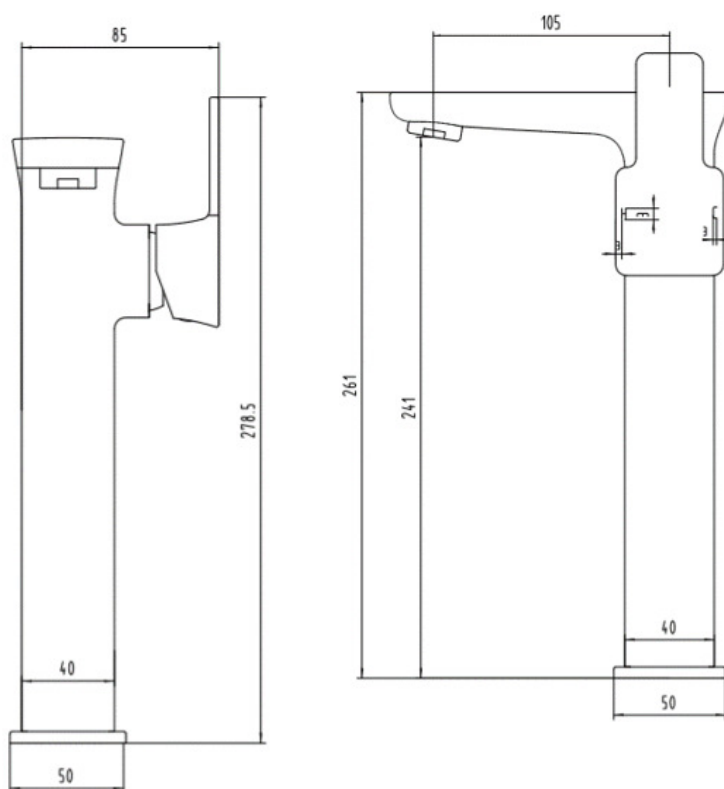

SAGITTARIUS

TAPS & SHOWERING

GRAMERCY EXT MONO BASIN MIXER CHROME GR/109/C

Finishes	Chrome plated to BS EN 248
Product Type	Contemporary
Water Pressure	Min. 0.2 bar, Max. 6.0 bar
Plumbing Systems	Suitable for all plumbing systems
Standards	Complies with BS6920, BS EN200
Certification	
Cartridge	Ceramic Disc Cartridge
Fitting	UK: M10 x 350mm ½" BSP Female Flexi Tails .
Aerator	Spout Aerator
Packaging	
Guarantee	
Additional Information	10 years against manufacturing faults (excluding serviceable parts).

Flow Rates (Litres per minute)

System Pressure	0.1 Bar	0.2 Bar	0.3 Bar	0.5 Bar	1.0 Bar	1.5 Bar	2.0 Bar	3.0 Bar	4.0 Bar	5.0 Bar
GR-109-C	-	3.6	-	5.2	7.2	9.1	10.5	11.8	-	-

The information contained on this page was correct at the date of issue. Fitting dimensions are provided as a guide only. Some variation may occur due to manufacturing tolerances. We pursue a policy of continuing improvement in design and performance of our products and so reserve the right to change specifications without prior notice