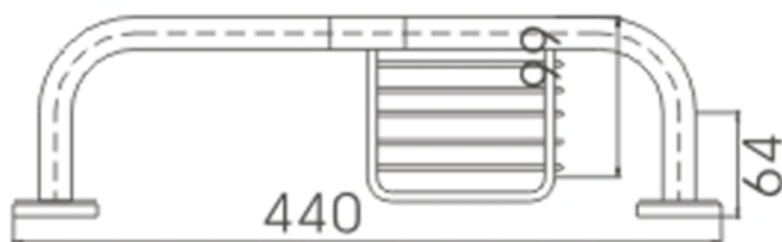

## TAPS & SHOWERING

### 410MM ANGLED GRAB BAR

GB/303

<b>Construction</b>	Brass
<b>Finishes</b>	Chrome plated
<b>Product Type</b>	Contemporary
<b>Standards</b>	Complies with BS5412, BS EN200
<b>Guarantee</b>	5 year against manufacturing faults (excluding serviceable parts)