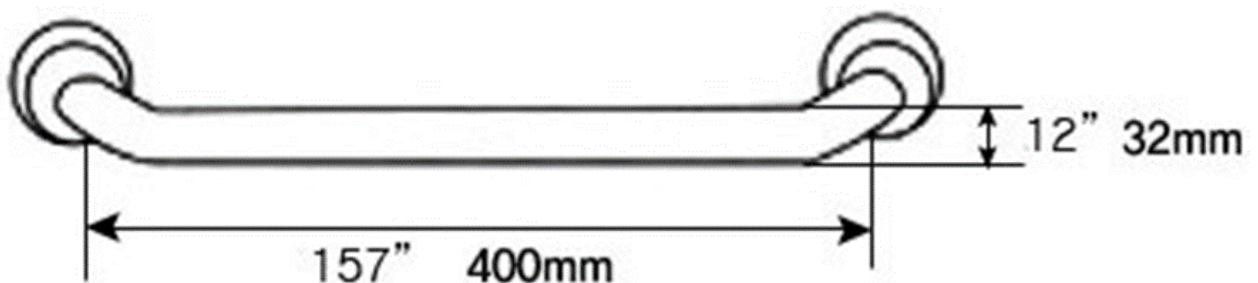

## TAPS & SHOWERING

<b>Construction</b>	Brass
<b>Finishes</b>	Chrome plated
<b>Product Type</b>	Contemporary
<b>Standards</b>	Complies with BS5412, BS EN200
<b>Guarantee</b>	5 year against manufacturing faults (excluding serviceable parts)

### 400MM ANGLED GRAB BAR

GB/301

The information contained on this page was correct at the date of issue. Fitting dimensions are provided as a guide only. Some variation may occur due to manufacturing tolerances. We pursue a policy of continuing improvement in design and performance of our products and so reserve the right to change specifications without prior notice