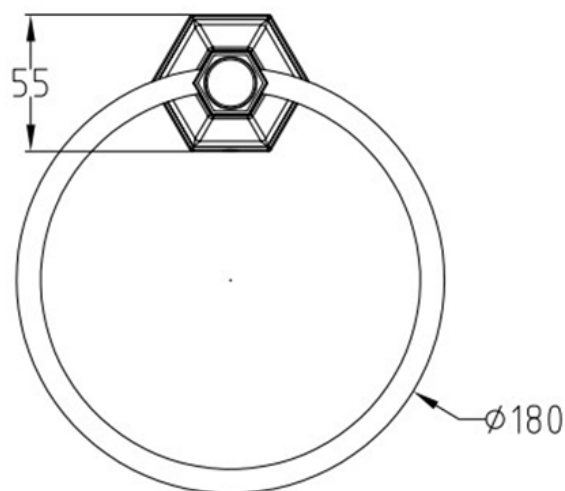

SAGITTARIUS

TAPS & SHOWERING

Construction	Brass
Finishes	Chrome plated
Product Type	Contemporary
Standards	Complies with BS5412, BS EN200
Guarantee	5 years against manufacturing faults (excluding Ceramic or Glass parts)

FITZGERALD TOWEL RING

FG/732

The information contained on this page was correct at the date of issue. Fitting dimensions are provided as a guide only. Some variation may occur due to manufacturing tolerances. We pursue a policy of continuing improvement in design and performance of our products and so reserve the right to change specifications without prior notice