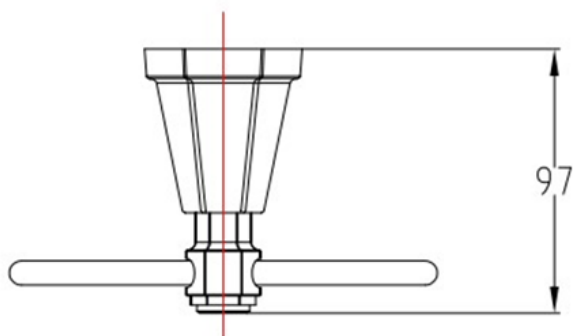

SAGITTARIUS

TAPS & SHOWERING

Construction	Brass
Finishes	Chrome plated
Product Type	Contemporary
Standards	Complies with BS5412, BS EN200
Guarantee	5 years against manufacturing faults (excluding Ceramic or Glass parts)

FITZGERALD TOWEL RING

FG/732

The information contained on this page was correct at the date of issue. Fitting dimensions are provided as a guide only. Some variation may occur due to manufacturing tolerances. We pursue a policy of continuing improvement in design and performance of our products and so reserve the right to change specifications without prior notice