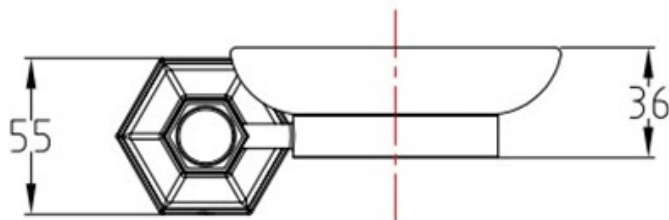

SAGITTARIUS

TAPS & SHOWERING

Construction	Brass
Finishes	Chrome plated
Product Type	Contemporary
Standards	Complies with BS5412, BS EN200
Guarantee	5 years against manufacturing faults (excluding Ceramic or Glass parts)

FITZGERALD SOAP DISH HOLDER

FG/725

The information contained on this page was correct at the date of issue. Fitting dimensions are provided as a guide only. Some variation may occur due to manufacturing tolerances. We pursue a policy of continuing improvement in design and performance of our products and so reserve the right to change specifications without prior notice