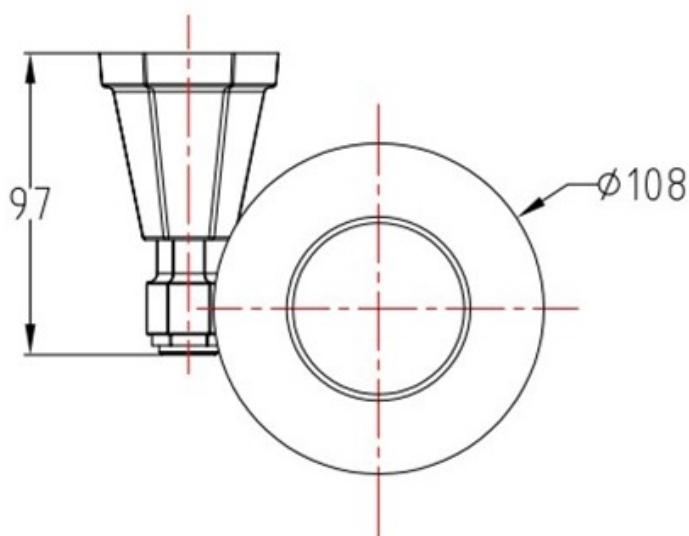

SAGITTARIUS

TAPS & SHOWERING

Construction	Brass
Finishes	Chrome plated
Product Type	Contemporary
Standards	Complies with BS5412, BS EN200
Guarantee	5 years against manufacturing faults (excluding Ceramic or Glass parts)

FITZGERALD SOAP DISH HOLDER

FG/725

The information contained on this page was correct at the date of issue. Fitting dimensions are provided as a guide only. Some variation may occur due to manufacturing tolerances. We pursue a policy of continuing improvement in design and performance of our products and so reserve the right to change specifications without prior notice