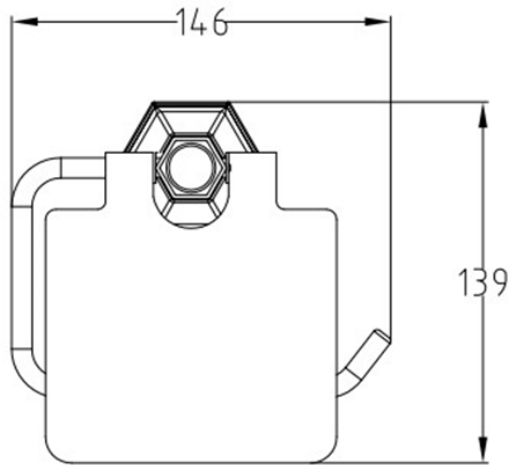

SAGITTARIUS

TAPS & SHOWERING

Construction	Brass
Finishes	Chrome plated
Product Type	Contemporary
Standards	Complies with BS5412, BS EN200
Guarantee	5 year against manufacturing faults (excluding Ceramic or Glass parts)

FITZGERALD TOILET ROLL HOLDER FG/721

The information contained on this page was correct at the date of issue. Fitting dimensions are provided as a guide only. Some variation may occur due to manufacturing tolerances. We pursue a policy of continuing improvement in design and performance of our products and so reserve the right to change specifications without prior notice