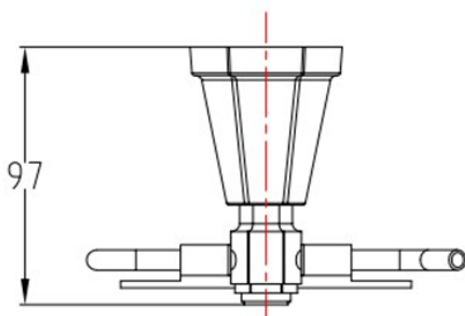

SAGITTARIUS

TAPS & SHOWERING

Construction	Brass
Finishes	Chrome plated
Product Type	Contemporary
Standards	Complies with BS5412, BS EN200
Guarantee	5 year against manufacturing faults (excluding Ceramic or Glass parts)

FITZGERALD TOILET ROLL HOLDER FG/721

The information contained on this page was correct at the date of issue. Fitting dimensions are provided as a guide only. Some variation may occur due to manufacturing tolerances. We pursue a policy of continuing improvement in design and performance of our products and so reserve the right to change specifications without prior notice