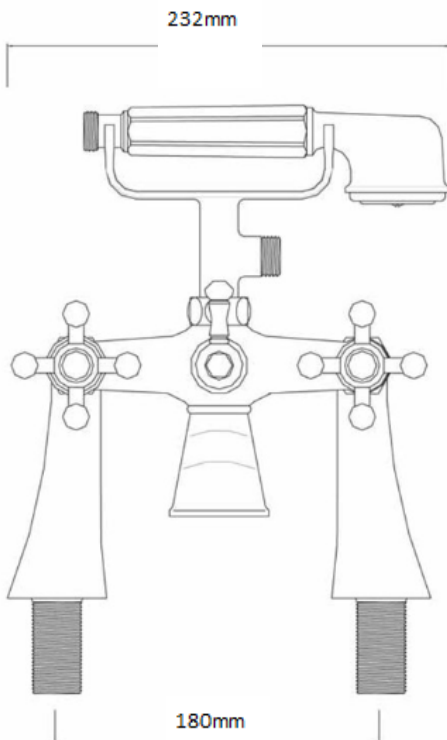

## TAPS & SHOWERING

Construction	Brass Body, Brass Handle
Finish	Chrome
Style	Traditional
Working pressure	Min 0.1 bar, max 5.0bar
Plumbing systems	Suitable for all plumbing systems
Connection inlet	3/4" BSP
Cartridge	Standard Turn
Guarantee	10years on chrome finish, 3 years serviceable parts

### FANTASY BATH SHOWER MIXER CHROME

FA/105/C

The information contained on this page was correct at the date of issue. Fitting dimensions are provided as a guide only. Some variation may occur due to manufacturing tolerances. We pursue a policy of continuing improvement in design and performance of our products and so reserve the right to change specifications without prior notice