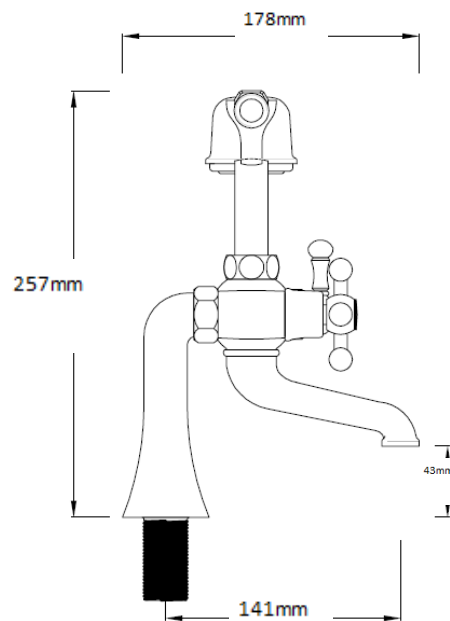

## TAPS & SHOWERING

Construction	Brass Body, Brass Handle
Finish	Chrome
Style	Traditional
Working pressure	Min 0.1 bar, max 5.0bar
Plumbing systems	Suitable for all plumbing systems
Connection inlet	3/4" BSP
Cartridge	Standard Turn
Guarantee	10years on chrome finish, 3 years serviceable parts

### FANTASY BATH SHOWER MIXER CHROME

FA/105/C

The information contained on this page was correct at the date of issue. Fitting dimensions are provided as a guide only. Some variation may occur due to manufacturing tolerances. We pursue a policy of continuing improvement in design and performance of our products and so reserve the right to change specifications without prior notice