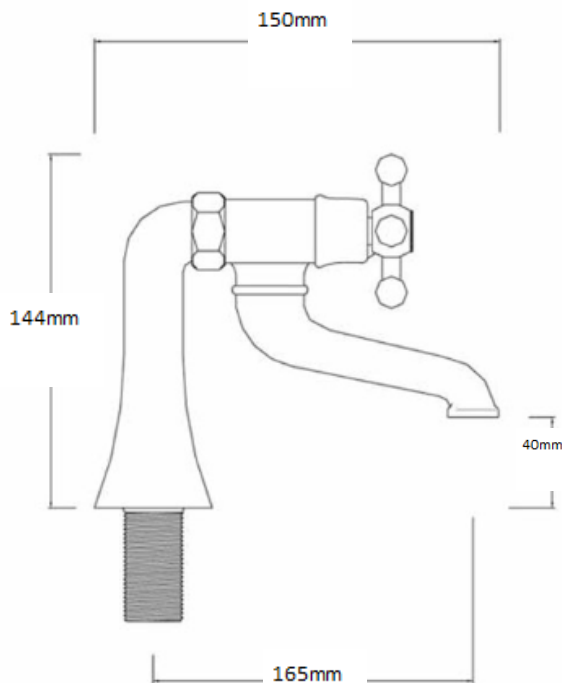

SAGITTARIUS

TAPS & SHOWERING

Construction	Brass Body, Brass Handle
Finish	Chrome
Style	Traditional
Water Pressure Tested Between	Min 0.1 bar, max 5.0bar
Plumbing systems	Suitable for all plumbing systems
Connection inlet	3/4" BSP
Cartridge	Standard Turn
Guarantee	10years on chrome finish, 3 years serviceable parts

FANTASY BATH FILLER

CHROME

FA/104/C

The information contained on this page was correct at the date of issue. Fitting dimensions are provided as a guide only. Some variation may occur due to manufacturing tolerances. We pursue a policy of continuing improvement in design and performance of our products and so reserve the right to change specifications without prior notice