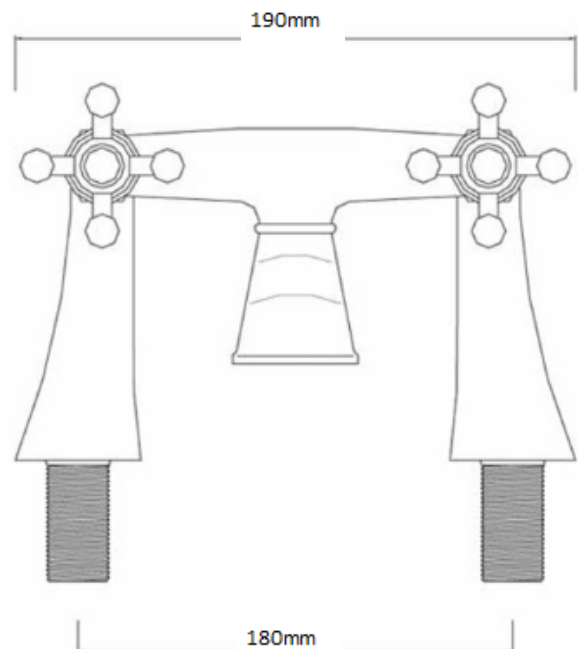

SAGITTARIUS

TAPS & SHOWERING

Construction	Brass Body, Brass Handle
Finish	Chrome
Style	Traditional
Water Pressure Tested Between	Min 0.1 bar, max 5.0bar
Plumbing systems	Suitable for all plumbing systems
Connection inlet	3/4" BSP
Cartridge	Standard Turn
Guarantee	10years on chrome finish, 3 years serviceable parts

FANTASY BATH FILLER

CHROME

FA/104/C

The information contained on this page was correct at the date of issue. Fitting dimensions are provided as a guide only. Some variation may occur due to manufacturing tolerances. We pursue a policy of continuing improvement in design and performance of our products and so reserve the right to change specifications without prior notice