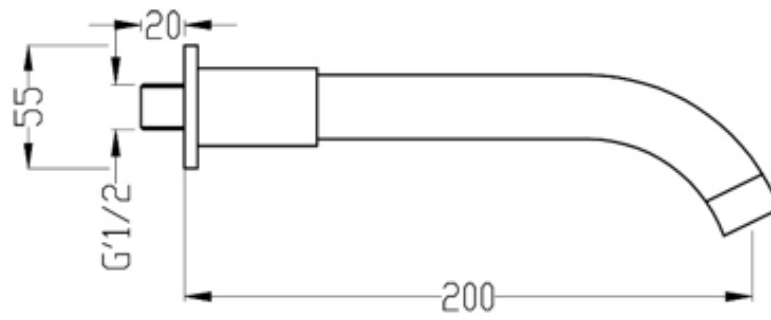

SAGITTARIUS

TAPS & SHOWERING

Construction	Brass Body CuZn40Pb2, EN CW617N (equivalent to BS CZ122) Zinc alloy Handle
Finishes	Chrome plated to BS EN 248
Product Type	Contemporary
Water Pressure	Min. 0.2 bar, Max. 6.0 bar
Plumbing Systems	Suitable for all plumbing systems
Standards	Complies with BS5412, BS EN200
Certification	-
Cartridge	40mm Ceramic Disc Cartridge
Aerator	Aerator spout
Fitting	G 1/2"

ERGO WALL MOUNTED BASIN MIXER CHROME EL/325/C

System Pressure	0.1 Bar	0.2 Bar	0.3 Bar	0.5 Bar	1.0 Bar	1.5 Bar	2.0 Bar	3.0 Bar	4.0 Bar	5.0 Bar
EL/325/C	2.2	2.9	3.6	4.5	6.4	7.8	9.2	11.2	12.8	14.1

The information contained on this page was correct at the date of issue. Fitting dimensions are provided as a guide only. Some variation may occur due to manufacturing tolerances. We pursue a policy of continuing improvement in design and performance of our products and so reserve the right to change specifications without prior notice