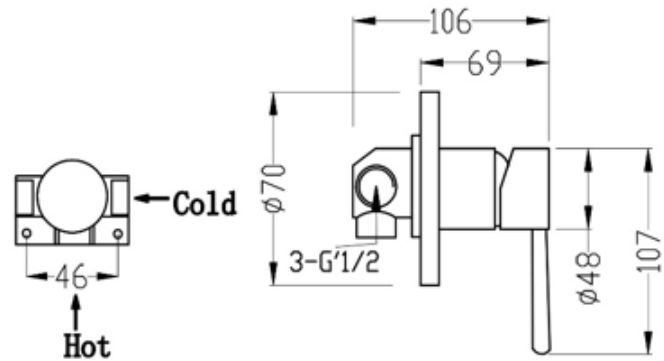

SAGITTARIUS

TAPS & SHOWERING

Construction	Brass Body CuZn40Pb2, EN CW617N (equivalent to BS CZ122) Zinc alloy Handle
Finishes	Chrome plated to BS EN 248
Product Type	Contemporary
Water Pressure	Min. 0.2 bar, Max. 6.0 bar
Plumbing Systems	Suitable for all plumbing systems
Standards	Complies with BS5412, BS EN200
Certification	-
Cartridge	40mm Ceramic Disc Cartridge
Aerator	Aerator spout
Fitting	G 1/2"

ERGO WALL MOUNTED BASIN MIXER CHROME EL/325/C

System Pressure	0.1 Bar	0.2 Bar	0.3 Bar	0.5 Bar	1.0 Bar	1.5 Bar	2.0 Bar	3.0 Bar	4.0 Bar	5.0 Bar
EL/325/C	2.2	2.9	3.6	4.5	6.4	7.8	9.2	11.2	12.8	14.1

The information contained on this page was correct at the date of issue. Fitting dimensions are provided as a guide only. Some variation may occur due to manufacturing tolerances. We pursue a policy of continuing improvement in design and performance of our products and so reserve the right to change specifications without prior notice