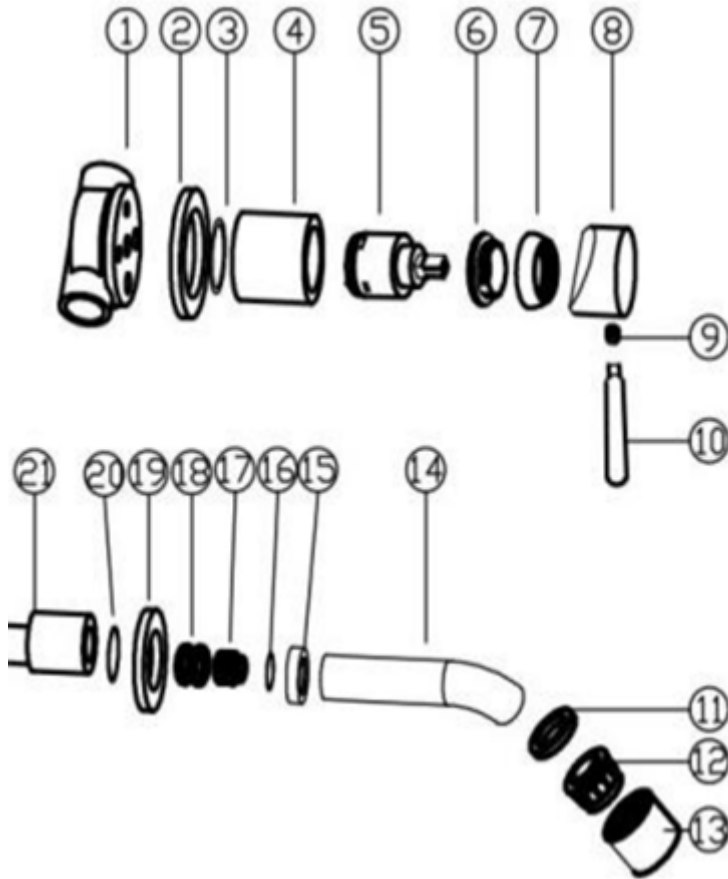

SAGITTARIUS

TAPS & SHOWERING

Construction	Brass Body CuZn40Pb2, EN CW617N (equivalent to BS CZ122) Zinc alloy Handle
Finishes	Chrome plated to BS EN 248
Product Type	Contemporary
Water Pressure	Min. 0.2 bar, Max. 6.0 bar
Plumbing Systems	Suitable for all plumbing systems
Standards	Complies with BS5412, BS EN200
Certification	-
Cartridge	40mm Ceramic Disc Cartridge
Aerator	Aerator spout
Fitting	G 1/2"

ERGO WALL MOUNTED BASIN MIXER CHROME EL/325/C

System Pressure	0.1 Bar	0.2 Bar	0.3 Bar	0.5 Bar	1.0 Bar	1.5 Bar	2.0 Bar	3.0 Bar	4.0 Bar	5.0 Bar
EL/325/C	2.2	2.9	3.6	4.5	6.4	7.8	9.2	11.2	12.8	14.1

The information contained on this page was correct at the date of issue. Fitting dimensions are provided as a guide only. Some variation may occur due to manufacturing tolerances. We pursue a policy of continuing improvement in design and performance of our products and so reserve the right to change specifications without prior notice

FOR FURTHER ADVICE PLEASE CONTACT :-

SAGITTARIUS LTD UNIT 1 LOWER VICTORIA STREET—CHADDERTON—OLDHAM—OL9 9TU TEL:0616 6202029

EMAIL:TECHNICAL@SAGITTARIUSTAPS.CO.UK

EXPLODED PARTS DRAWING EL/114/C

21	Base Plate(tail)	1
20	O RING	1
19	Base Ring	1
18	O RING	1
17	Nut	1
16	Rubber seal	1
15	Cover ring	1
14	Spout	1
13	Aerator cap	1
12	Aerator	1
11	Washer	1
10	Lever	1
09	Screw	1
08	Handle	1
07	Chrome collar	1
06	Brass nut	1
05	Cartridge	1
04	Cartridge Cover	1
03	O RING	1
02	BASE RING	1
01	BODY	1