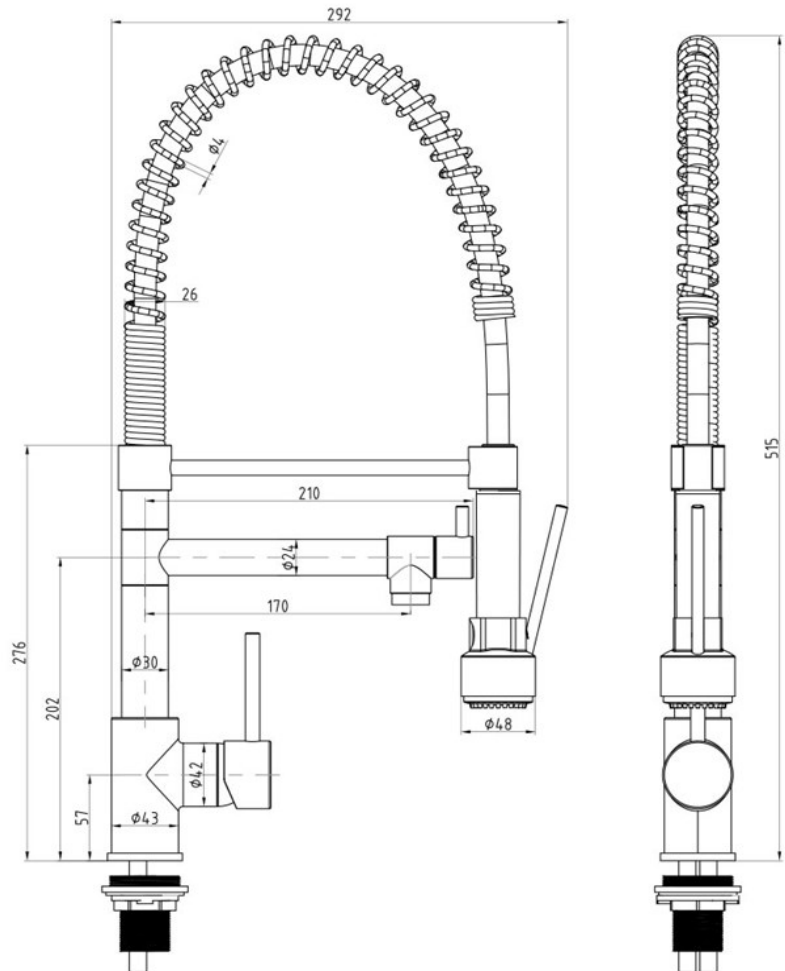

SAGITTARIUS

TAPS & SHOWERING

ERGO LEVER MINI
PROFESSIONAL SINK
CHROME
EL/280/C

System Pressure	0.1 Bar	0.2 Bar	0.3 Bar	0.5 Bar	1.0 Bar	1.5 Bar	2.0 Bar	3.0 Bar	4.0 Bar	5.0 Bar
	0.8	1.5	2.2	2.8	4.0	4.9	5.7	6.9	8.0	8.9

The information contained on this page was correct at the date of issue. Fitting dimensions are provided as a guide only. Some variation may occur due to manufacturing tolerances. We pursue a policy of continuing improvement in design and performance of our products and so reserve the right to change specifications without prior notice