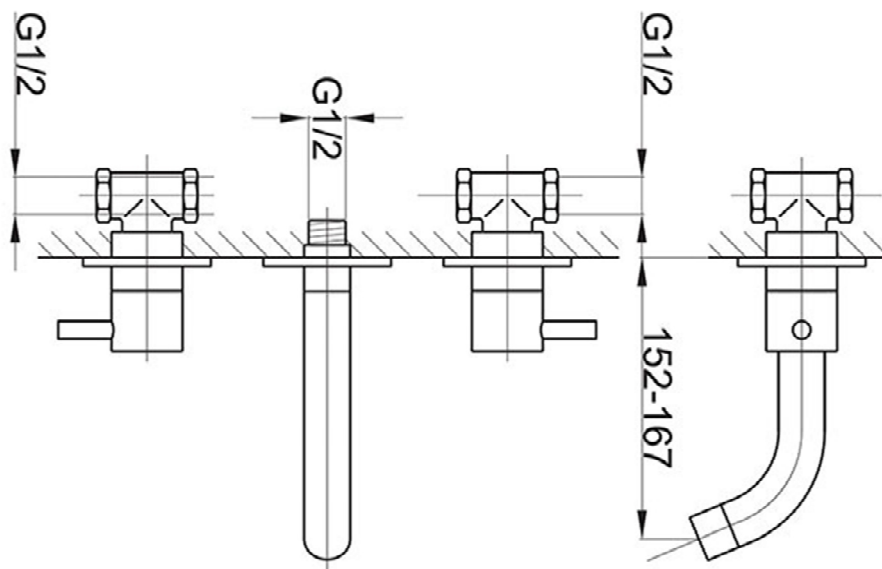

SAGITTARIUS

TAPS & SHOWERING

ERGO LEVER W/MOUNTED
SIDE VALVES CHROME

EL/195/C

The information contained on this page was correct at the date of issue. Fitting dimensions are provided as a guide only. Some variation may occur due to manufacturing tolerances. We pursue a policy of continuing improvement in design and performance of our products and so reserve the right to change specifications without prior notice