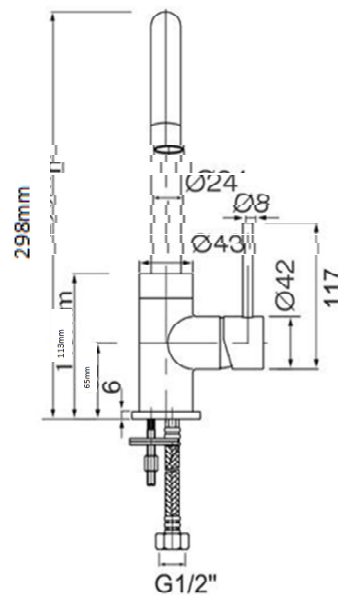

SAGITTARIUS

TAPS & SHOWERING

ERGO SIDE LEVER BASIN
MIXER CHROME

EL/166/C

The information contained on this page was correct at the date of issue. Fitting dimensions are provided as a guide only. Some variation may occur due to manufacturing tolerances. We pursue a policy of continuing improvement in design and performance of our products and so reserve the right to change specifications without prior notice