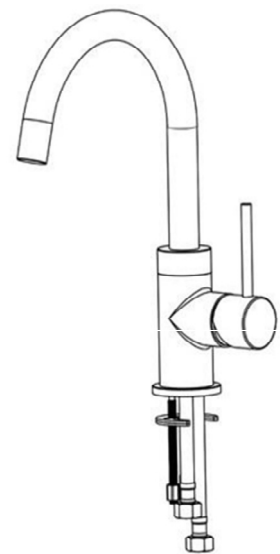

SAGITTARIUS

TAPS & SHOWERING

ERGO SIDE LEVER BASIN
MIXER CHROME

EL/166/C

The information contained on this page was correct at the date of issue. Fitting dimensions are provided as a guide only. Some variation may occur due to manufacturing tolerances. We pursue a policy of continuing improvement in design and performance of our products and so reserve the right to change specifications without prior notice