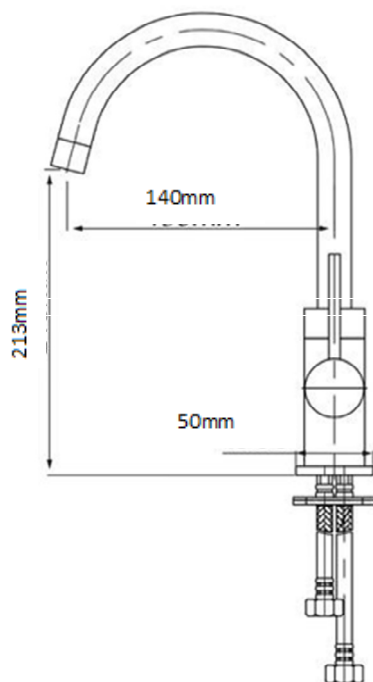

SAGITTARIUS

TAPS & SHOWERING

ERGO SIDE LEVER BASIN
MIXER CHROME

EL/166/C

The information contained on this page was correct at the date of issue. Fitting dimensions are provided as a guide only. Some variation may occur due to manufacturing tolerances. We pursue a policy of continuing improvement in design and performance of our products and so reserve the right to change specifications without prior notice