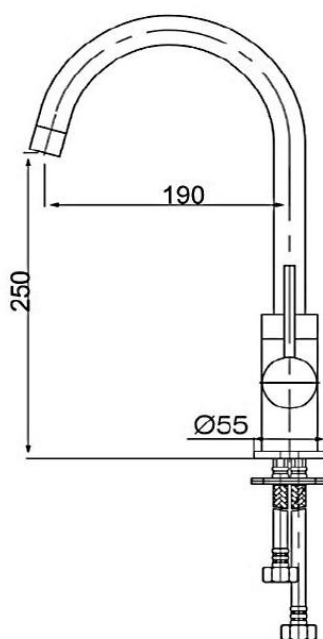

SAGITTARIUS

TAPS & SHOWERING

Construction	Brass Body (CuZn40Pb18)
Finishes	Chrome plated to BS EN 248
Product Type	Contemporary
Water Pressure	Min. 0.2 bar, Max. 6.0 bar
Plumbing Systems	Suitable for all plumbing systems
Standards	Complies with BS5412, BS EN200
Certification	Manufactured to comply with WRAS
Cartridge	35mm Ceramic disc cartridge
Fitting	M10 x 15mm flexible connection pipes
Packaging	48.5 x 42.5 x 24cm / carton (8 boxes / carton)
Guarantee	10 years against manufacturing faults (excluding serviceable parts).

ERGO LEVER MONOBLOC

SINK SIDE LEVER CHROME

EL/155/C

Flow Rates (Litres per minute)

System Pressure	0.1 Bar	0.2 Bar	0.3 Bar	0.5 Bar	1.0 Bar	1.5 Bar	2.0 Bar	3.0 Bar	4.0 Bar	5.0 Bar
EL155	2.8	3.2		4.4	6.0	8.0		9.6		

The information contained on this page was correct at the date of issue. Fitting dimensions are provided as a guide only. Some variation may occur due to manufacturing tolerances.

FOR FURTHER ADVICE PLEASE CONTACT :-