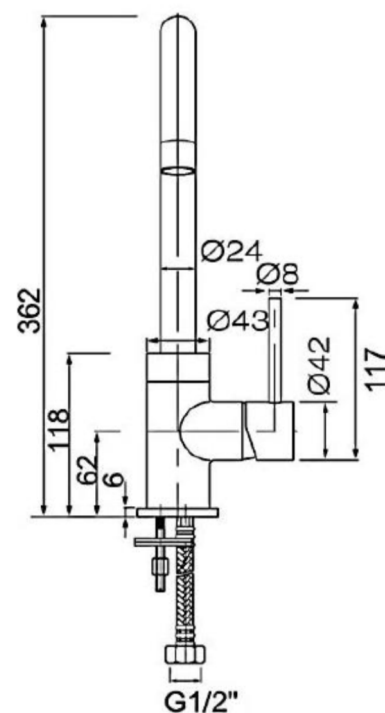

SAGITTARIUS

TAPS & SHOWERING

Construction	Brass Body (CuZn40Pb18)
Finishes	Chrome plated to BS EN 248
Product Type	Contemporary
Water Pressure	Min. 0.2 bar, Max. 6.0 bar
Plumbing Systems	Suitable for all plumbing systems
Standards	Complies with BS5412, BS EN200
Certification	Manufactured to comply with WRAS
Cartridge	35mm Ceramic disc cartridge
Fitting	M10 x 15mm flexible connection pipes
Packaging	48.5 x 42.5 x 24cm / carton (8 boxes / carton)
Guarantee	10 years against manufacturing faults (excluding serviceable parts).

ERGO LEVER MONOBLOC

SINK SIDE LEVER CHROME

EL/155/C

Flow Rates (Litres per minute)

System Pressure	0.1 Bar	0.2 Bar	0.3 Bar	0.5 Bar	1.0 Bar	1.5 Bar	2.0 Bar	3.0 Bar	4.0 Bar	5.0 Bar
EL155	2.8	3.2		4.4	6.0	8.0		9.6		

The information contained on this page was correct at the date of issue. Fitting dimensions are provided as a guide only. Some variation may occur due to manufacturing tolerances.

FOR FURTHER ADVICE PLEASE CONTACT :-