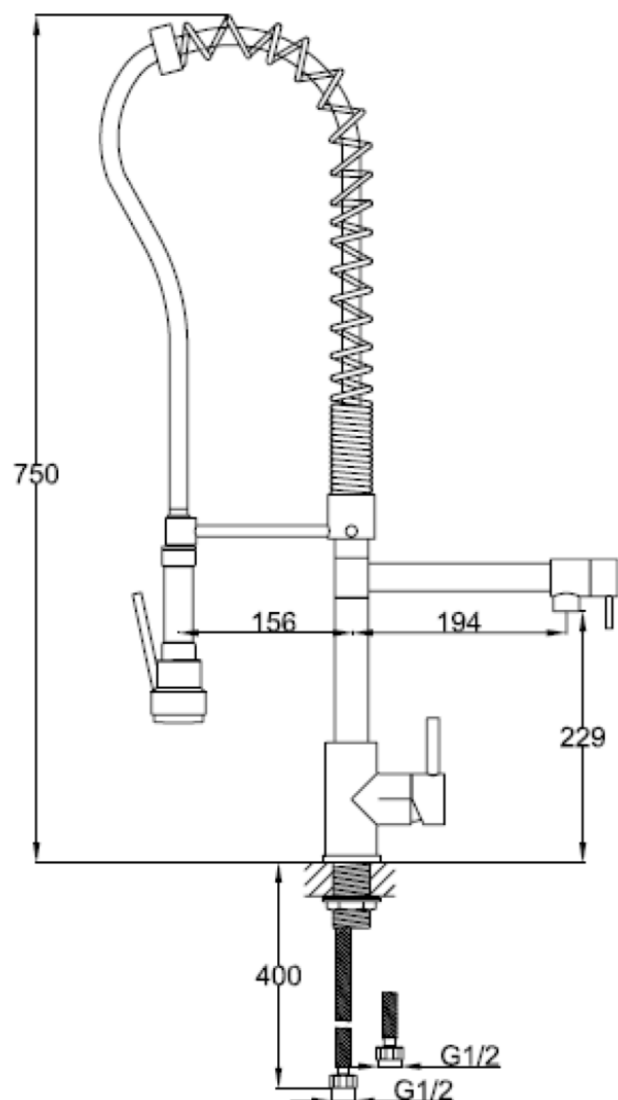

SAGITTARIUS

TAPS & SHOWERING

ERGO LEVER PROFESSIONAL SINK MIXER CHROME

EL/150/C

The information contained on this page was correct at the date of issue. Fitting dimensions are provided as a guide only. Some variation may occur due to manufacturing tolerances. We pursue a policy of continuing improvement in design and performance of our products and so reserve the right to change specifications without prior notice