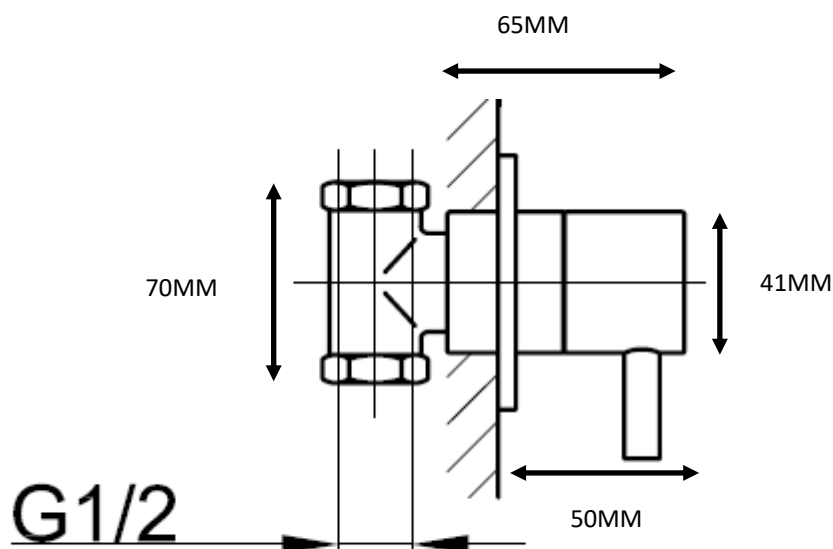

## TAPS & SHOWERING

ERGO LEVER PAIR OF WALL  
MOUNTED SIDE VALVES  
CHROME

EL/142/C

Water pressure

The information contained on this page was correct at the date of issue. Fitting dimensions are provided as a guide only. Some variation may occur due to manufacturing tolerances. We pursue a policy of continuing improvement in design and performance of our products and so reserve the right to change specifications without prior notice