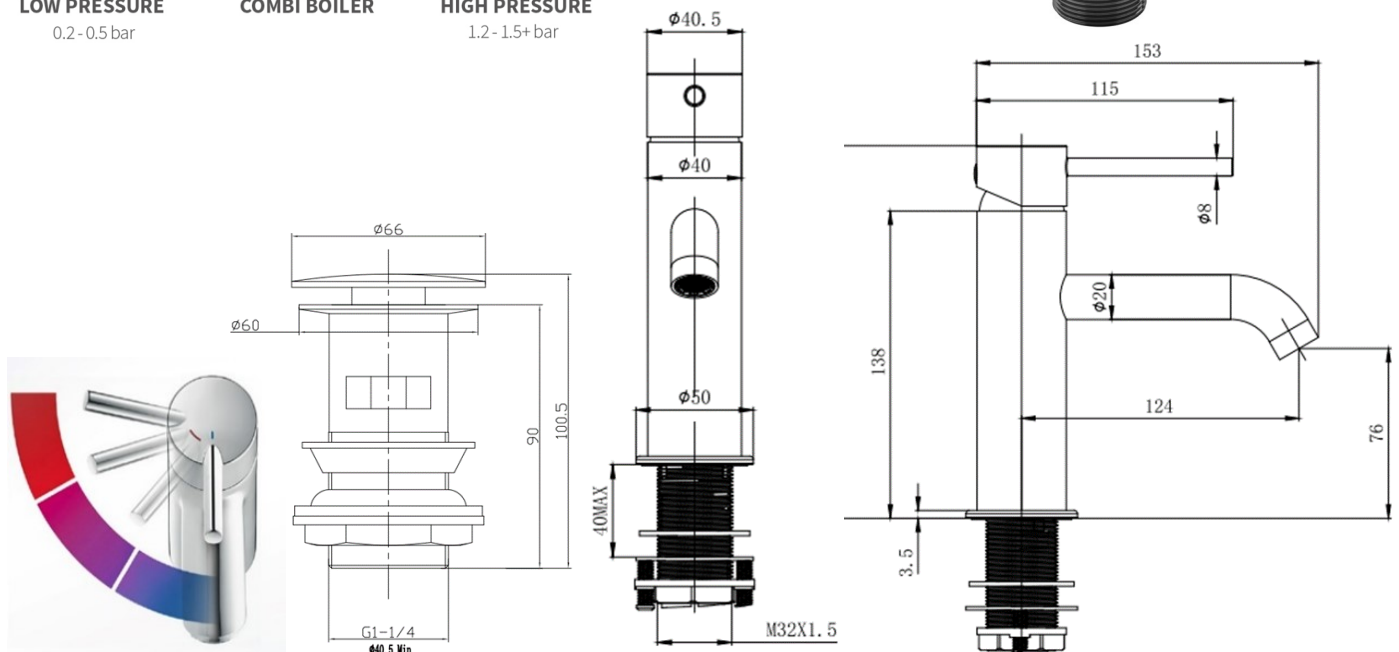

### ERGO LEVER MONBLOC BASIN MIXER EL/106/GR

<b>Construction</b>	Brass Body; Zinc alloy handle
<b>Finishes</b>	Gunmetal Grey
<b>Product Type</b>	Contemporary
<b>Water Pressure Tested Between Cartridge</b>	Min. 0.5 bar, Max. 6.0 bar
<b>Fitting</b>	G ½ " Flexible tails
<b>Guarantee</b>	5 years against manufacturing faults (excluding serviceable parts)
<b>Additional</b>	Cold Start cartridge

#### Operating Water Pressure

**LOW PRESSURE**  
0.2 - 0.5 bar

**COMBI BOILER**

**HIGH PRESSURE**  
1.2 - 1.5+ bar

The information contained on this page was correct at the date of issue. Fitting dimensions are provided as a guide only. Some variation may occur due to manufacturing tolerances. We pursue a policy of continuing improvement in design and performance of our products and so reserve the right to change specifications without prior notice