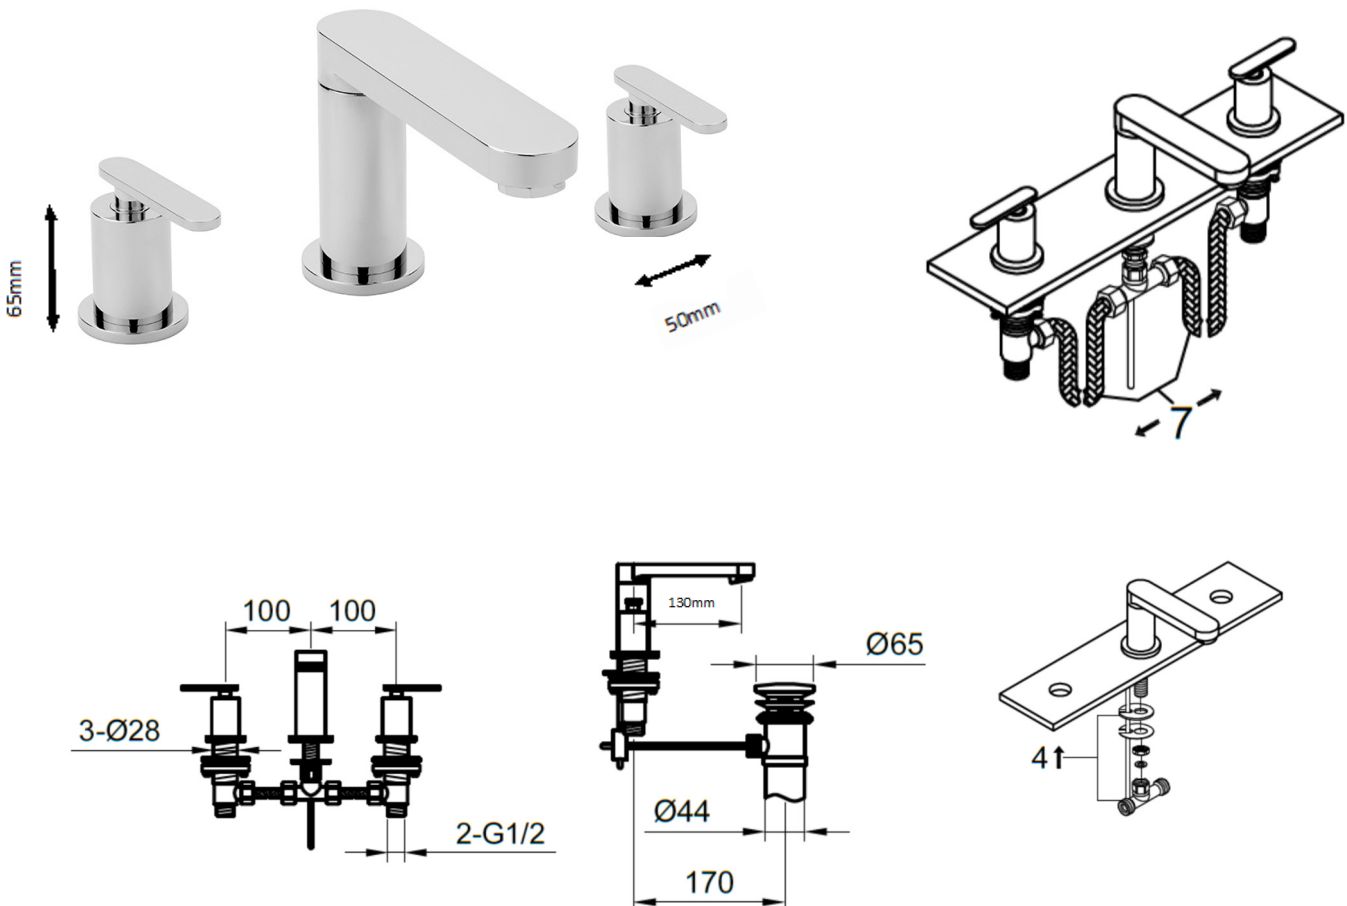

## TAPS & SHOWERING

ECLIPSE 3 HOLE

BASIN MIXER CHROME

EC/107/C

The information contained on this page was correct at the date of issue. Fitting dimensions are provided as a guide only. Some variation may occur due to manufacturing tolerances. We pursue a policy of continuing improvement in design and performance of our products and so reserve the right to change specifications without prior notice