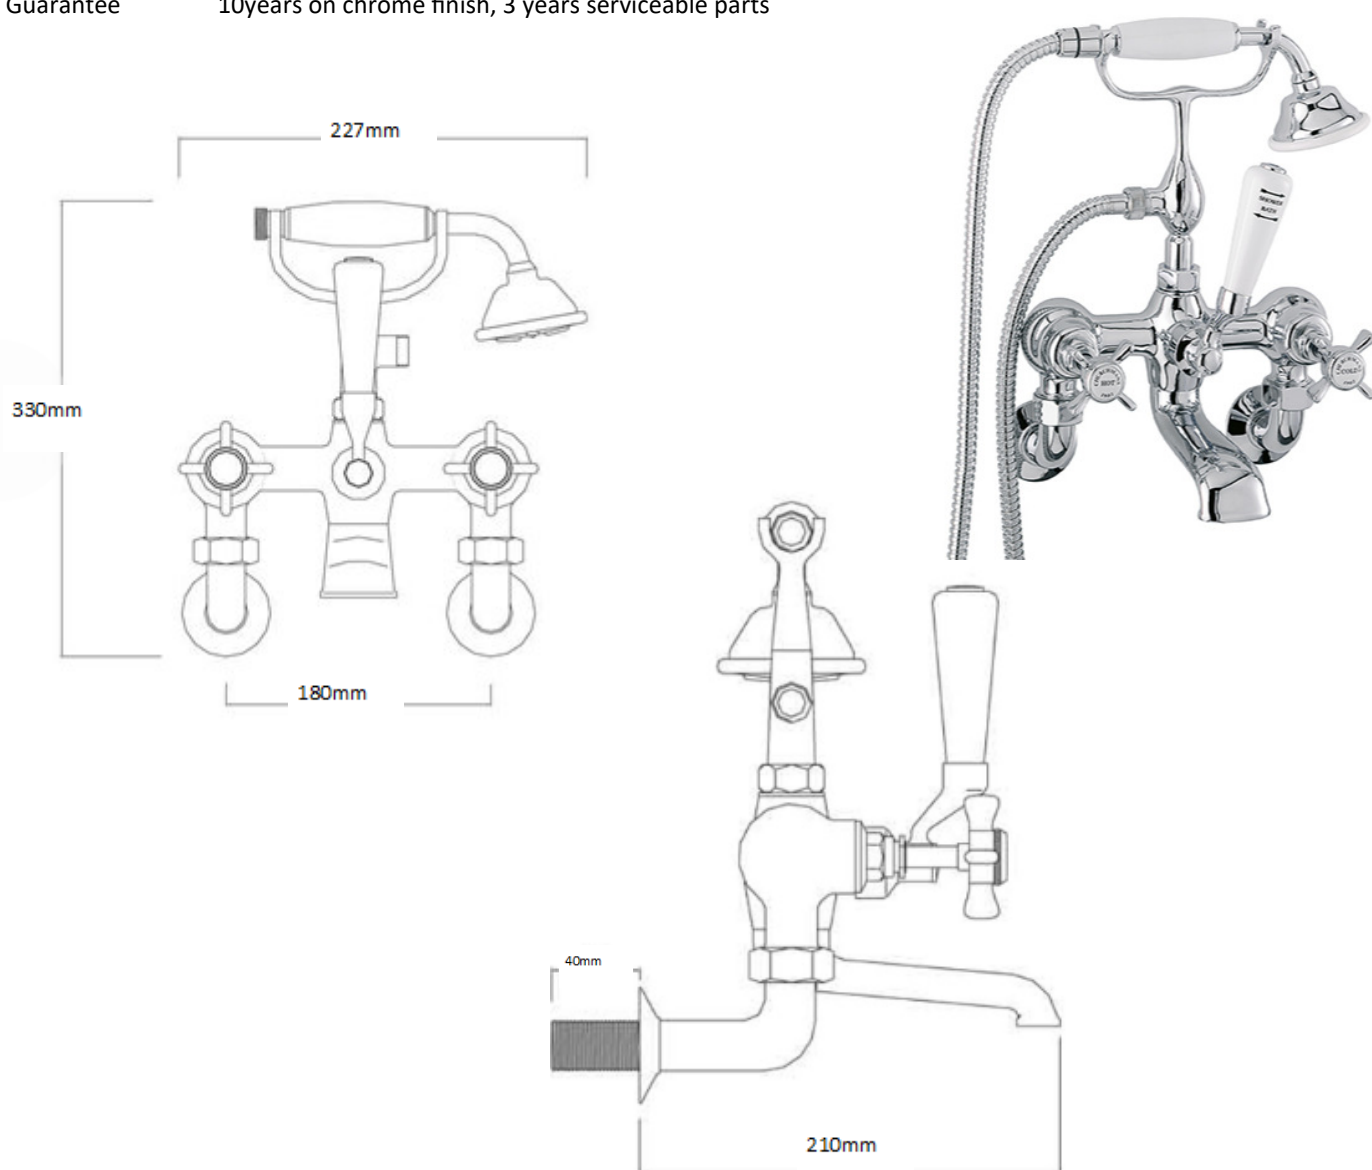

## TAPS & SHOWERING

Construction	Brass Body, Brass Handle
Finish	Chrome
Style	Traditional
Working pressure	Min 0.1 bar, max 5.0bar
Plumbing systems	Suitable for all plumbing systems
Connection inlet	3/4" BSP
Cartridge	Standard Turn
Guarantee	10years on chrome finish, 3 years serviceable parts

### CHURCHMAN DELUXE W/ MOUNTED BSM CHROME CH/185/C

The information contained on this page was correct at the date of issue. Fitting dimensions are provided as a guide only. Some variation may occur due to manufacturing tolerances. We pursue a policy of continuing improvement in design and performance of our products and so reserve the right to change specifications without prior notice