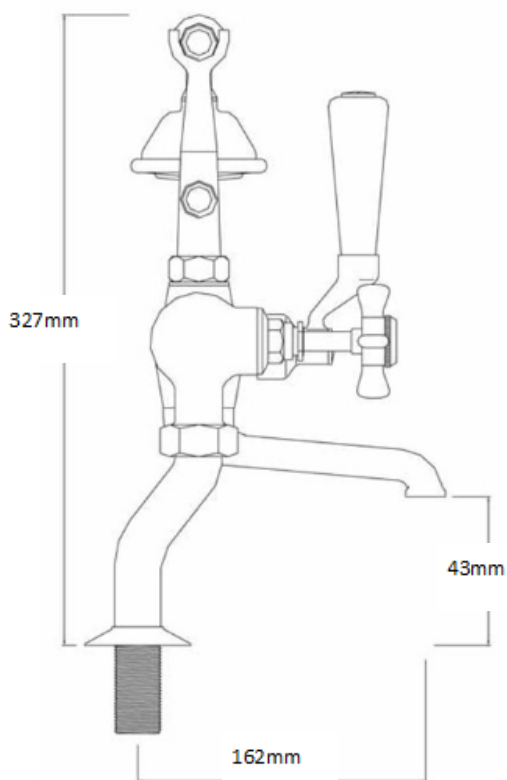

## TAPS & SHOWERING

Construction	Brass Body, Brass Handle
Finish	Chrome
Style	Traditional
Water Pressure Tested Between	Min 0.1 bar, max 5.0bar
Plumbing systems	Suitable for all plumbing systems
Connection inlet	3/4" BSP
Cartridge	Standard Turn
Guarantee	10years on chrome finish, 3 years serviceable parts

### CHURCHMAN DELUXE BATH SHOWER MIXER CHROME CH/165/C

The information contained on this page was correct at the date of issue. Fitting dimensions are provided as a guide only. Some variation may occur due to manufacturing tolerances. We pursue a policy of continuing improvement in design and performance of our products and so reserve the right to change specifications without prior notice