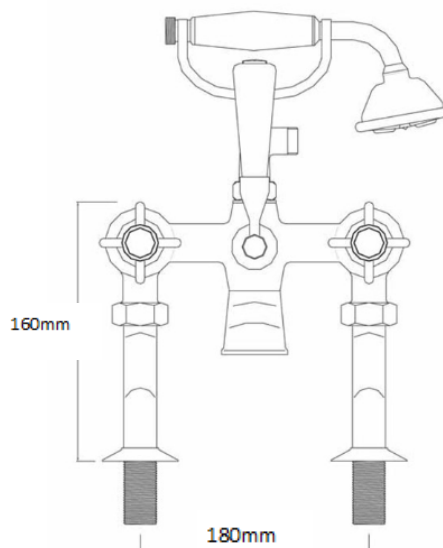

## TAPS & SHOWERING

Construction	Brass Body, Brass Handle
Finish	Chrome
Style	Traditional
Water Pressure Tested Between	Min 0.1 bar, max 5.0bar
Plumbing systems	Suitable for all plumbing systems
Connection inlet	3/4" BSP
Cartridge	Standard Turn
Guarantee	10years on chrome finish, 3 years serviceable parts

### CHURCHMAN DELUXE BATH SHOWER MIXER CHROME CH/165/C

The information contained on this page was correct at the date of issue. Fitting dimensions are provided as a guide only. Some variation may occur due to manufacturing tolerances. We pursue a policy of continuing improvement in design and performance of our products and so reserve the right to change specifications without prior notice