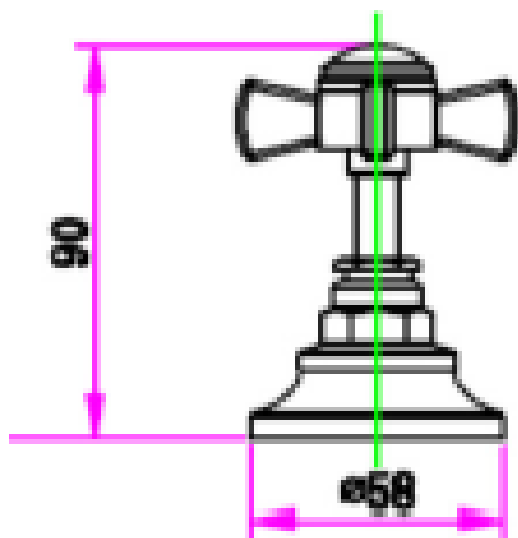

SAGITTARIUS

TAPS & SHOWERING

CHURCHMAN PAIR 3/4" DECK MOUNTED SIDE VALVES CHROME CH/140/C

Construction	Brass Body & Base plates, Zinc-alloy Handles
Finishes	Chrome (Ni : 8-12um, Cr : 0.25-0.3um)
Product Type	Contemporary
Water Pressure	Min. 0.2 bar, Max. 6.0 bar
Tested Between Standards	Complies with BS5412, BS EN200
Cartridge	Traditional rise and fall washer cartridge
Fitting	Brass G 1/2" BSP tails
Guarantee	10 years against manufacturing faults (excluding serviceable parts)

The information contained on this page was correct at the date of issue. Fitting dimensions are provided as a guide only. Some variation may occur due to manufacturing tolerances. We pursue a policy of continuing improvement in design and performance of our products and so reserve the right to change specifications without prior notice