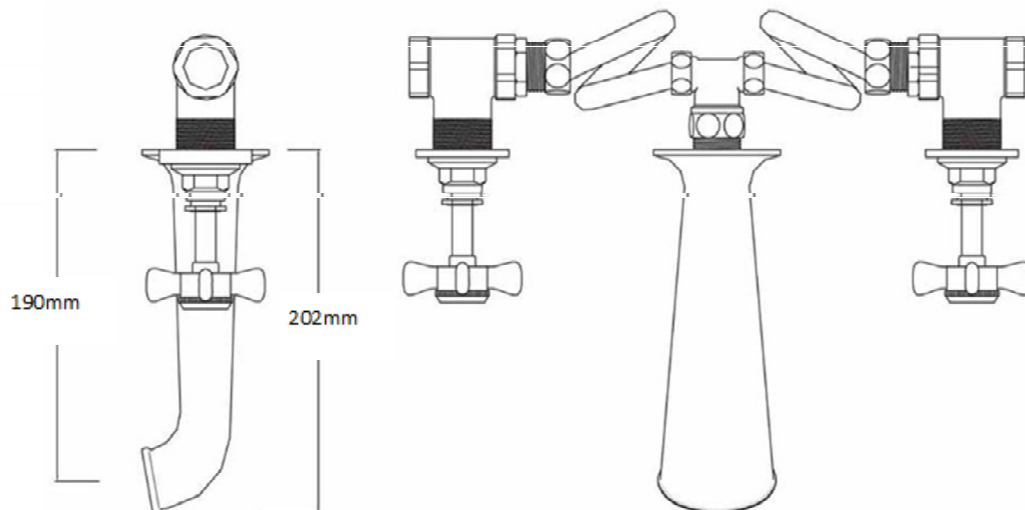

SAGITTARIUS

TAPS & SHOWERING

Construction	Brass Body, Brass Handle
Finish	Chrome
Style	Traditional
Water Pressure Tested Between	Min 0.1 bar, max 5.0bar
Plumbing systems	Suitable for all plumbing systems
Connection inlet	3/4" BSP
Cartridge	Standard Turn
Guarantee	10years on chrome finish, 3 years serviceable parts

CHURCHMAN W/MOUNTED

3 HOLE BATH CHROME

CH/117/C

The information contained on this page was correct at the date of issue. Fitting dimensions are provided as a guide only. Some variation may occur due to manufacturing tolerances. We pursue a policy of continuing improvement in design and performance of our products and so reserve the right to change specifications without prior notice