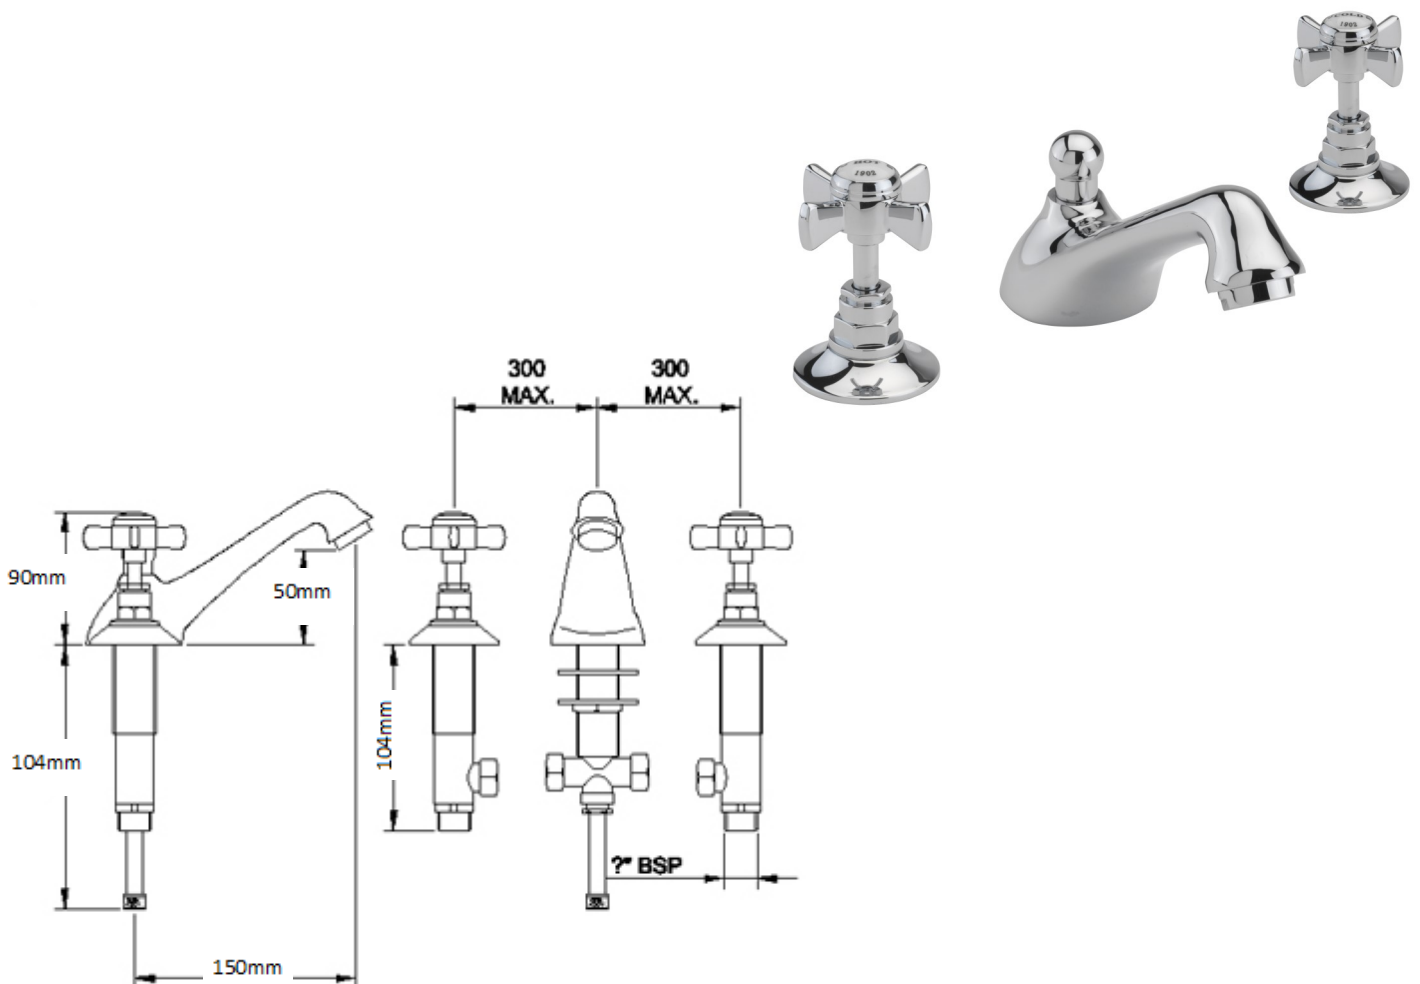

SAGITTARIUS

TAPS & SHOWERING

Construction Brass Body, Brass Handle
Finishes Chrome
Product Type Traditional
Water Pressure Tested Between Min. 0.2 bar, Max. 5.0 bar

Fitting 1/2" BSP—supplied with flexible connectors
Guarantee 10 years against manufacturing faults
(excluding serviceable parts)

Additional Information Waste traditional pop up waste and pop up rod

**CHURCHMAN MONO
BASIN MIXER CHROME**

CH/107

The information contained on this page was correct at the date of issue. Fitting dimensions are provided as a guide only. Some variation may occur due to manufacturing tolerances. We pursue a policy of continuing improvement in design and performance of our products and so reserve the right to change specifications without prior notice