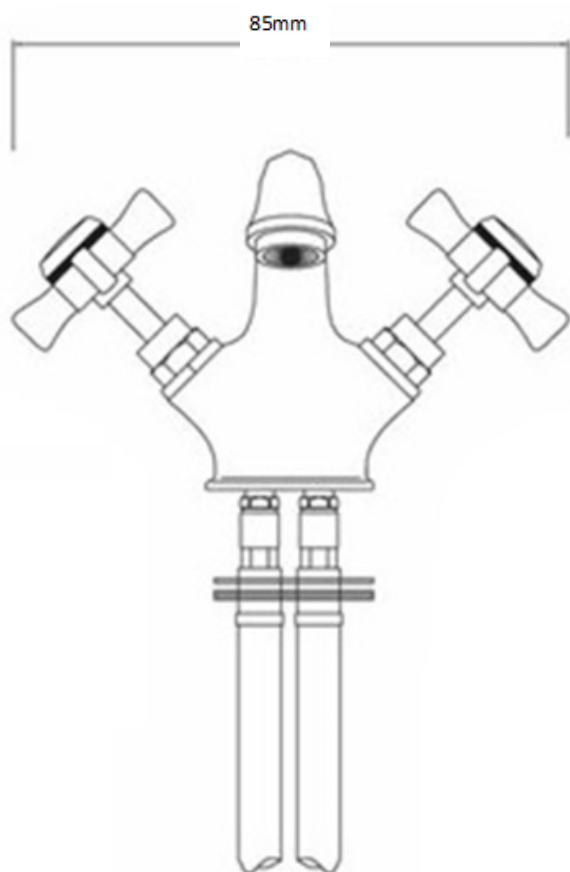

## TAPS & SHOWERING

Construction	Brass Body, Brass Handle
Finish	Chrome
Style	Traditional
Water pressure Tested Between	Min 0.1 bar, max 5.0bar
Plumbing systems	Suitable for all plumbing systems
Connection inlet	1/2" BSP
Cartridge	Standard Turn
Guarantee	10years on chrome finish, 3 years serviceable parts

### CHURCHMAN MONO BASIN MIXER CHROME CH/106/C

The information contained on this page was correct at the date of issue. Fitting dimensions are provided as a guide only. Some variation may occur due to manufacturing tolerances. We pursue a policy of continuing improvement in design and performance of our products and so reserve the right to change specifications without prior notice