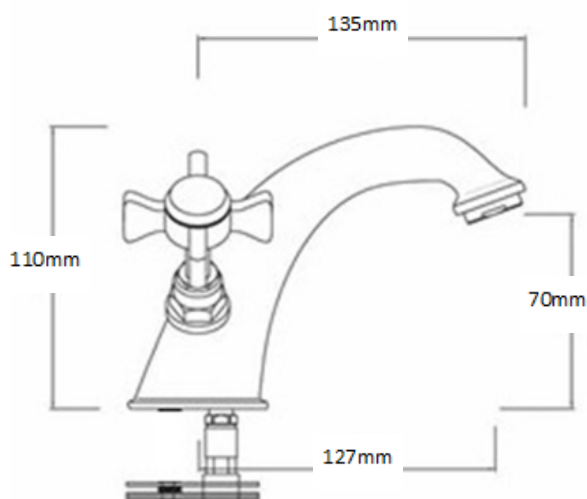

## TAPS & SHOWERING

Construction	Brass Body, Brass Handle
Finish	Chrome
Style	Traditional
Water pressure Tested Between	Min 0.1 bar, max 5.0bar
Plumbing systems	Suitable for all plumbing systems
Connection inlet	1/2" BSP
Cartridge	Standard Turn
Guarantee	10years on chrome finish, 3 years serviceable parts

### CHURCHMAN MONO BASIN MIXER CHROME CH/106/C

The information contained on this page was correct at the date of issue. Fitting dimensions are provided as a guide only. Some variation may occur due to manufacturing tolerances. We pursue a policy of continuing improvement in design and performance of our products and so reserve the right to change specifications without prior notice