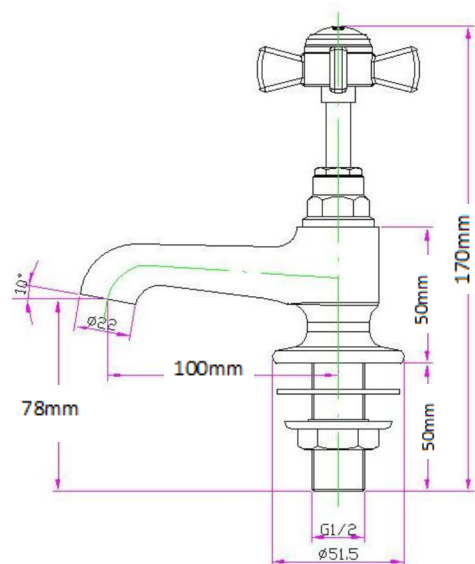

## TAPS & SHOWERING

Construction	Brass Body, Brass Handle
Finish	Chrome
Style	Traditional
Water Tested Between	Min 0.1 bar, max 5.0bar
Plumbing systems	Suitable for all plumbing systems
Connection inlet	3/4" BSP
Cartridge	Standard Turn
Guarantee	10years on chrome finish, 3 years serviceable parts

### Flow Rates (litres per minute)

System Pressure	0.1 Bar	0.2 Bar	0.3 Bar	0.5 Bar	1.0 Bar	1.5 Bar	2.0 Bar	3.0 Bar	4.0 Bar	5.0 Bar
CH/102/C	3.20	4.40	-	8.30	11.40	14.00	16.10	19.50	-	-

The information contained on this page was correct at the date of issue. Fitting dimensions are provided as a guide only. Some variation may occur due to manufacturing tolerances.