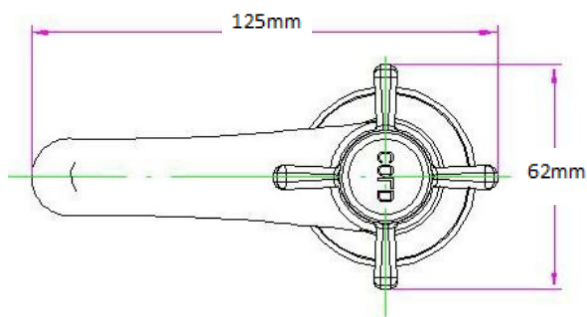

SAGITTARIUS

TAPS & SHOWERING

Construction	Brass Body, Brass Handle
Finish	Chrome
Style	Traditional
Water Tested Between	Min 0.1 bar, max 5.0bar
Plumbing systems	Suitable for all plumbing systems
Connection inlet	3/4" BSP
Cartridge	Standard Turn
Guarantee	10years on chrome finish, 3 years serviceable parts

Churchman Bath Taps

Chrome

CH/102/C

Flow Rates (litres per minute)

System Pressure	0.1 Bar	0.2 Bar	0.3 Bar	0.5 Bar	1.0 Bar	1.5 Bar	2.0 Bar	3.0 Bar	4.0 Bar	5.0 Bar
CH/102/C	3.20	4.40	-	8.30	11.40	14.00	16.10	19.50	-	-

The information contained on this page was correct at the date of issue. Fitting dimensions are provided as a guide only. Some variation may occur due to manufacturing tolerances.

FOR FURTHER ADVICE PLEASE CONTACT :-

SAGITTARIUS LTD UNIT 1 LOWER VICTORIA STREET—CHADDERTON—OLDHAM—OL9 9TU TEL:0616 6202029

EMAIL:TECHNICAL@SAGITTARIUSTAPS.CO.UK