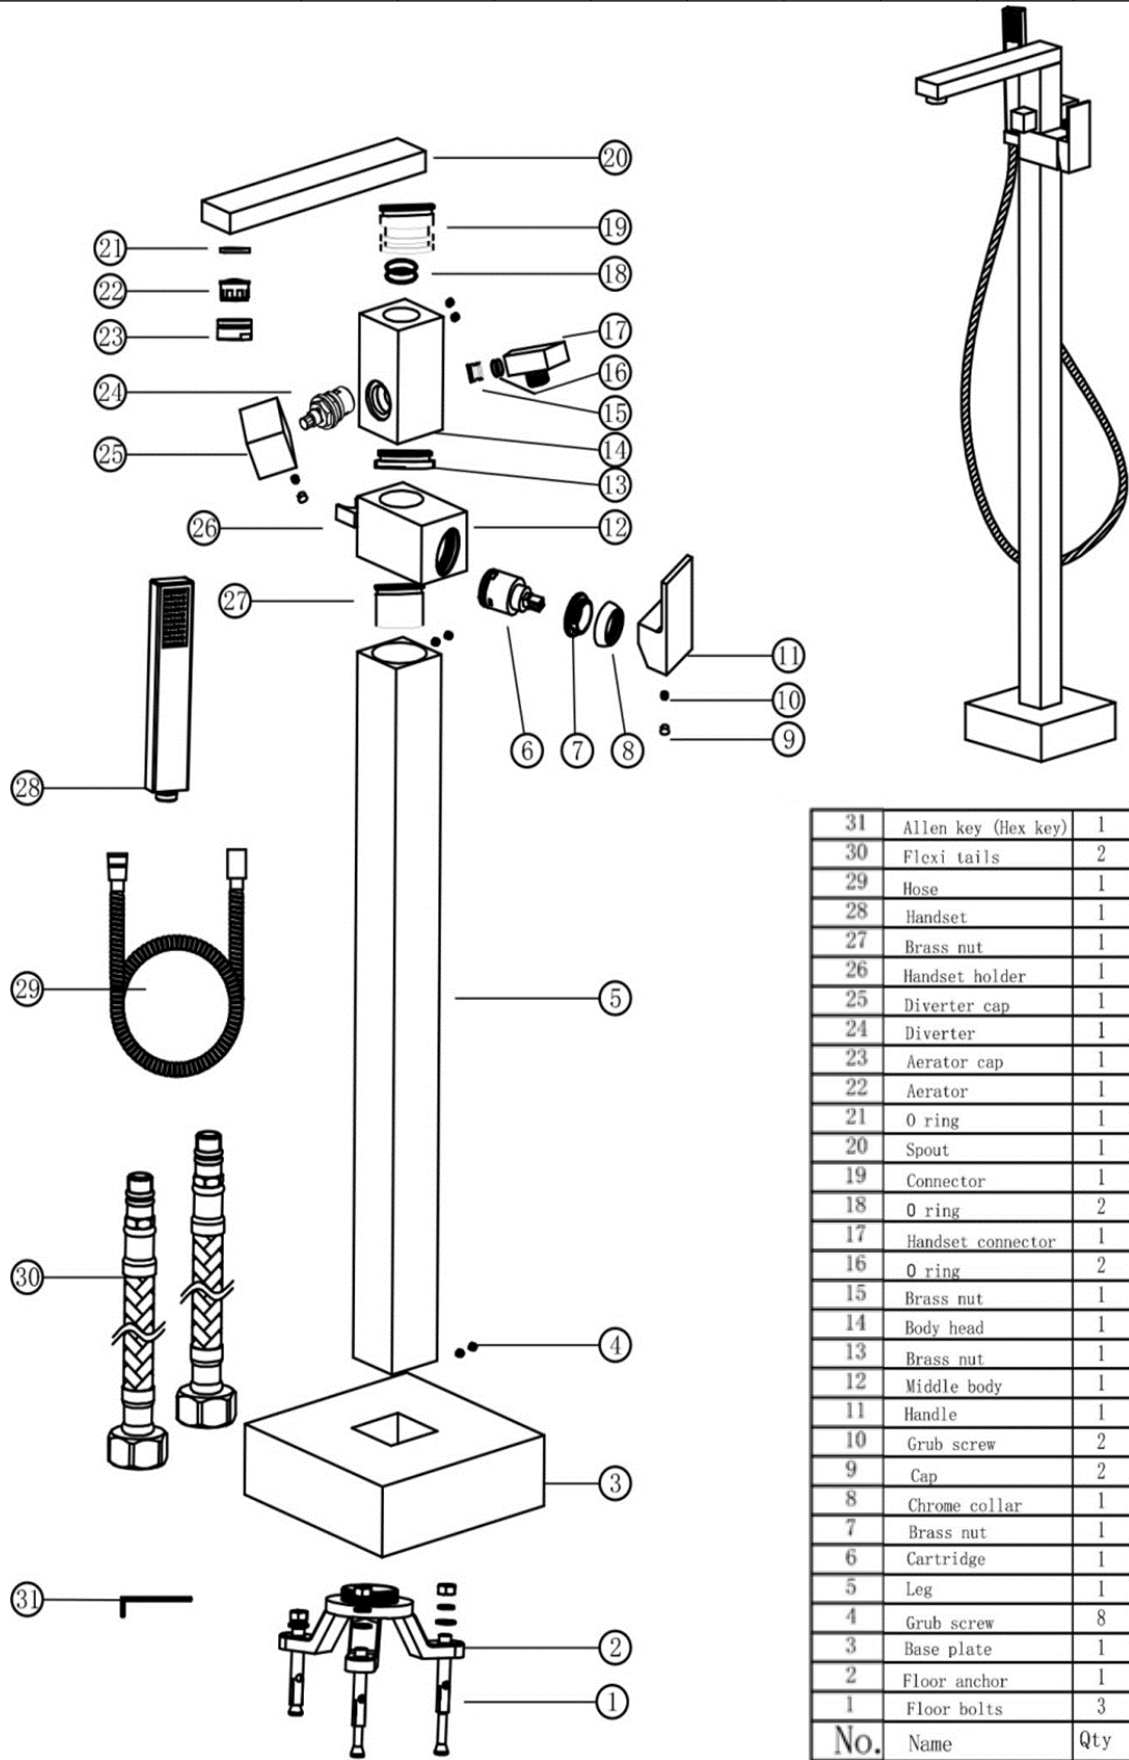

SAGITTARIUS

TAPS & SHOWERING

Construction	Brass Body, Zinc-alloy Handle
Finishes	Chrome plated to BS EN 248
Product Type	Contemporary
Water Pressure Tested	Min. 0.2 bar (handset) 2.0 bar (spout),
Standards	Complies with BS5412, BS EN200
Cartridge	35mm Ceramic disc cartridge
Aerator	Spout aerator
Fitting	M12x1*G3/4" BSP Female Flexible in-
Guarantee	10 years against manufacturing faults
Additional Information	Supplied with Chrome smooth PVC 1.5m hose and single mode ABS hand-

BLADE FREESTANDING BATH SHOWER MIXER BL/174

Operating Water Pressure

COMBI BOILER
1.2 - 1.5+ bar

HIGH PRESSURE
1.2 - 1.5+ bar

The information contained on this page was correct at the date of issue. Fitting dimensions are provided as a guide only. Some variation may occur due to manufacturing tolerances. We pursue a policy of continuing improvement in design and performance of our products and so reserve the right to change specifications without prior notice

FOR FURTHER ADVICE PLEASE CONTACT :-

SAGITTARIUS LTD UNIT 1 LOWER VICTORIA STREET—CHADDERTON—OLDHAM—OL9 9TU TEL:0616 6202029

EMAIL:TECHNICAL@SAGITTARIUSTAPS.CO.UK

Flow Rates (Litres per minute)

System Pressure	0.1 Bar	0.2 Bar	0.3 Bar	0.5 Bar	1.0 Bar	1.5 Bar	2.0 Bar	3.0 Bar	4.0 Bar	5.0 Bar
	2.6	3.5	4.2	5.3	7.4	9.0	10.3	12.7	14.6	16.3

31	Allen key (Hex key)	1
30	Flexi tails	2
29	Hose	1
28	Handset	1
27	Brass nut	1
26	Handset holder	1
25	Diverter cap	1
24	Diverter	1
23	Aerator cap	1
22	Aerator	1
21	O ring	1
20	Spout	1
19	Connector	1
18	O ring	2
17	Handset connector	1
16	O ring	2
15	Brass nut	1
14	Body head	1
13	Brass nut	1
12	Middle body	1
11	Handle	1
10	Grub screw	2
9	Cap	2
8	Chrome collar	1
7	Brass nut	1
6	Cartridge	1
5	Leg	1
4	Grub screw	8
3	Base plate	1
2	Floor anchor	1
1	Floor bolts	3
No.	Name	Qty