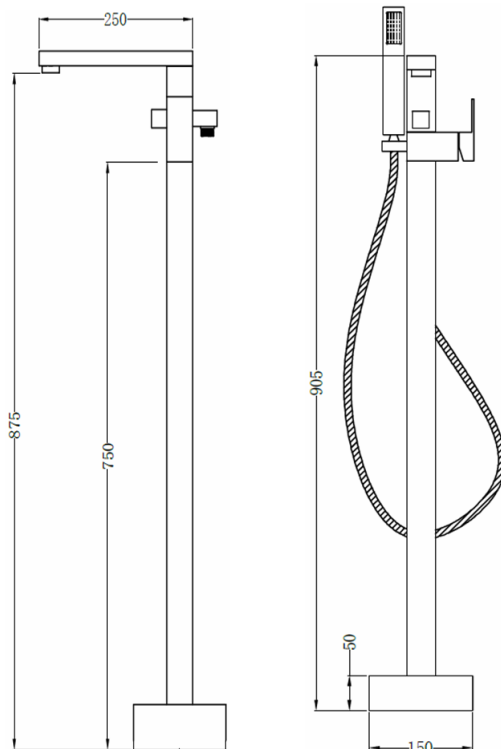

SAGITTARIUS

TAPS & SHOWERING

Construction	Brass Body, Zinc-alloy Handle
Finishes	Chrome plated to BS EN 248
Product Type	Contemporary
Water Pressure Tested	Min. 0.2 bar (handset) 2.0 bar (spout),
Standards	Complies with BS5412, BS EN200
Cartridge	35mm Ceramic disc cartridge
Aerator	Spout aerator
Fitting	M12x1*G3/4" BSP Female Flexible in-
Guarantee	10 years against manufacturing faults
Additional Information	Supplied with Chrome smooth PVC 1.5m hose and single mode ABS hand-

BLADE FREESTANDING BATH SHOWER MIXER BL/174

Operating Water Pressure

COMBI BOILER
1.2 - 1.5+ bar

HIGH PRESSURE
1.2 - 1.5+ bar

The information contained on this page was correct at the date of issue. Fitting dimensions are provided as a guide only. Some variation may occur due to manufacturing tolerances. We pursue a policy of continuing improvement in design and performance of our products and so reserve the right to change specifications without prior notice

FOR FURTHER ADVICE PLEASE CONTACT :-

SAGITTARIUS LTD UNIT 1 LOWER VICTORIA STREET—CHADDERTON—OLDHAM—OL9 9TU TEL:0616 6202029

EMAIL:TECHNICAL@SAGITTARIUSTAPS.CO.UK

Flow Rates (Litres per minute)

System Pressure	0.1 Bar	0.2 Bar	0.3 Bar	0.5 Bar	1.0 Bar	1.5 Bar	2.0 Bar	3.0 Bar	4.0 Bar	5.0 Bar
	2.6	3.5	4.2	5.3	7.4	9.0	10.3	12.7	14.6	16.3

31	Allen key (Hex key)	1
30	Flexi tails	2
29	Hose	1
28	Handset	1
27	Brass nut	1
26	Handset holder	1
25	Diverter cap	1
24	Diverter	1
23	Aerator cap	1
22	Aerator	1
21	O ring	1
20	Spout	1
19	Connector	1
18	O ring	2
17	Handset connector	1
16	O ring	2
15	Brass nut	1
14	Body head	1
13	Brass nut	1
12	Middle body	1
11	Handle	1
10	Grub screw	2
9	Cap	2
8	Chrome collar	1
7	Brass nut	1
6	Cartridge	1
5	Leg	1
4	Grub screw	8
3	Base plate	1
2	Floor anchor	1
1	Floor bolts	3
No.	Name	Qty