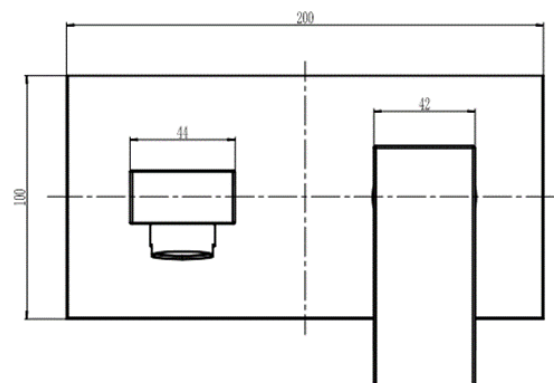

## TAPS & SHOWERING

<b>Construction</b>	Brass Body, Zinc-alloy Handle
<b>Finishes</b>	Chrome plated to BS EN 248
<b>Product Type</b>	Contemporary
<b>Water Pressure Tested Between</b>	Min. 0.2 bar, Max. 6.0 bar
<b>Standards</b>	Complies with BS5412, BS EN200
<b>Cartridge</b>	35mm Ceramic disc cartridge
<b>Aerator</b>	Spout aerator
<b>Fitting</b>	G1/2" x G1/2" BSP Flexible inlet connection hoses
<b>Guarantee</b>	10 years against manufacturing faults (excluding serviceable parts)

### BLADE WALL MOUNTED BASIN MIXER BL/170

#### Operating Water Pressure

COMBI BOILER  
1.2 - 1.5+ bar

HIGH PRESSURE  
1.2 - 1.5+ bar

The information contained on this page was correct at the date of issue. Fitting dimensions are provided as a guide only. Some variation may occur due to manufacturing tolerances. We pursue a policy of continuing improvement in design and performance of our products and so reserve the right to change specifications without prior notice