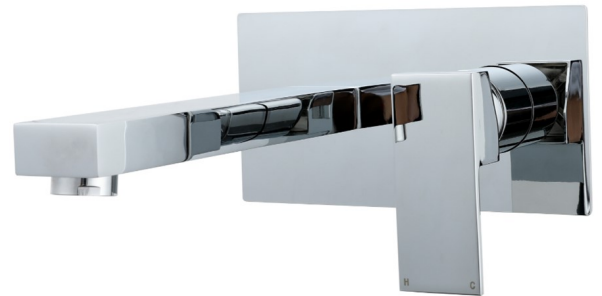

# SAGITTARIUS

## TAPS & SHOWERING

<b>Construction</b>	Brass Body, Zinc-alloy Handle
<b>Finishes</b>	Chrome plated to BS EN 248
<b>Product Type</b>	Contemporary
<b>Water Pressure Tested Between</b>	Min. 0.2 bar, Max. 6.0 bar
<b>Standards</b>	Complies with BS5412, BS EN200
<b>Cartridge</b>	35mm Ceramic disc cartridge
<b>Aerator</b>	Spout aerator
<b>Fitting</b>	G1/2" x G1/2" BSP Flexible inlet connection hoses
<b>Guarantee</b>	10 years against manufacturing faults (excluding serviceable parts)

### BLADE WALL MOUNTED BASIN MIXER BL/170