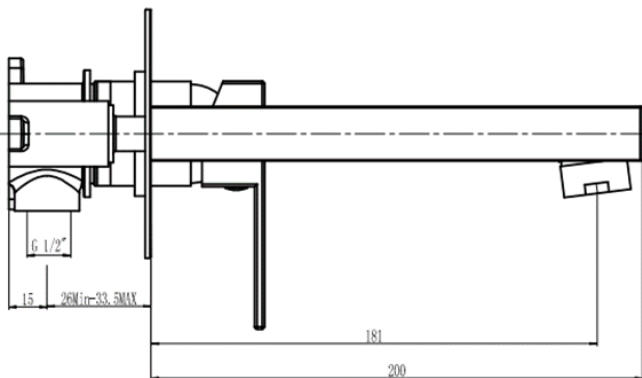

## TAPS & SHOWERING

<b>Construction</b>	Brass Body, Zinc-alloy Handle
<b>Finishes</b>	Chrome plated to BS EN 248
<b>Product Type</b>	Contemporary
<b>Water Pressure Tested Between</b>	Min. 0.2 bar, Max. 6.0 bar
<b>Standards</b>	Complies with BS5412, BS EN200
<b>Cartridge</b>	35mm Ceramic disc cartridge
<b>Aerator</b>	Spout aerator
<b>Fitting</b>	G1/2" x G1/2" BSP Flexible inlet connection hoses
<b>Guarantee</b>	10 years against manufacturing faults (excluding serviceable parts)

### BLADE WALL MOUNTED BASIN MIXER BL/170

#### Operating Water Pressure

COMBI BOILER  
1.2 - 1.5+ bar

HIGH PRESSURE  
1.2 - 1.5+ bar

The information contained on this page was correct at the date of issue. Fitting dimensions are provided as a guide only. Some variation may occur due to manufacturing tolerances. We pursue a policy of continuing improvement in design and performance of our products and so reserve the right to change specifications without prior notice