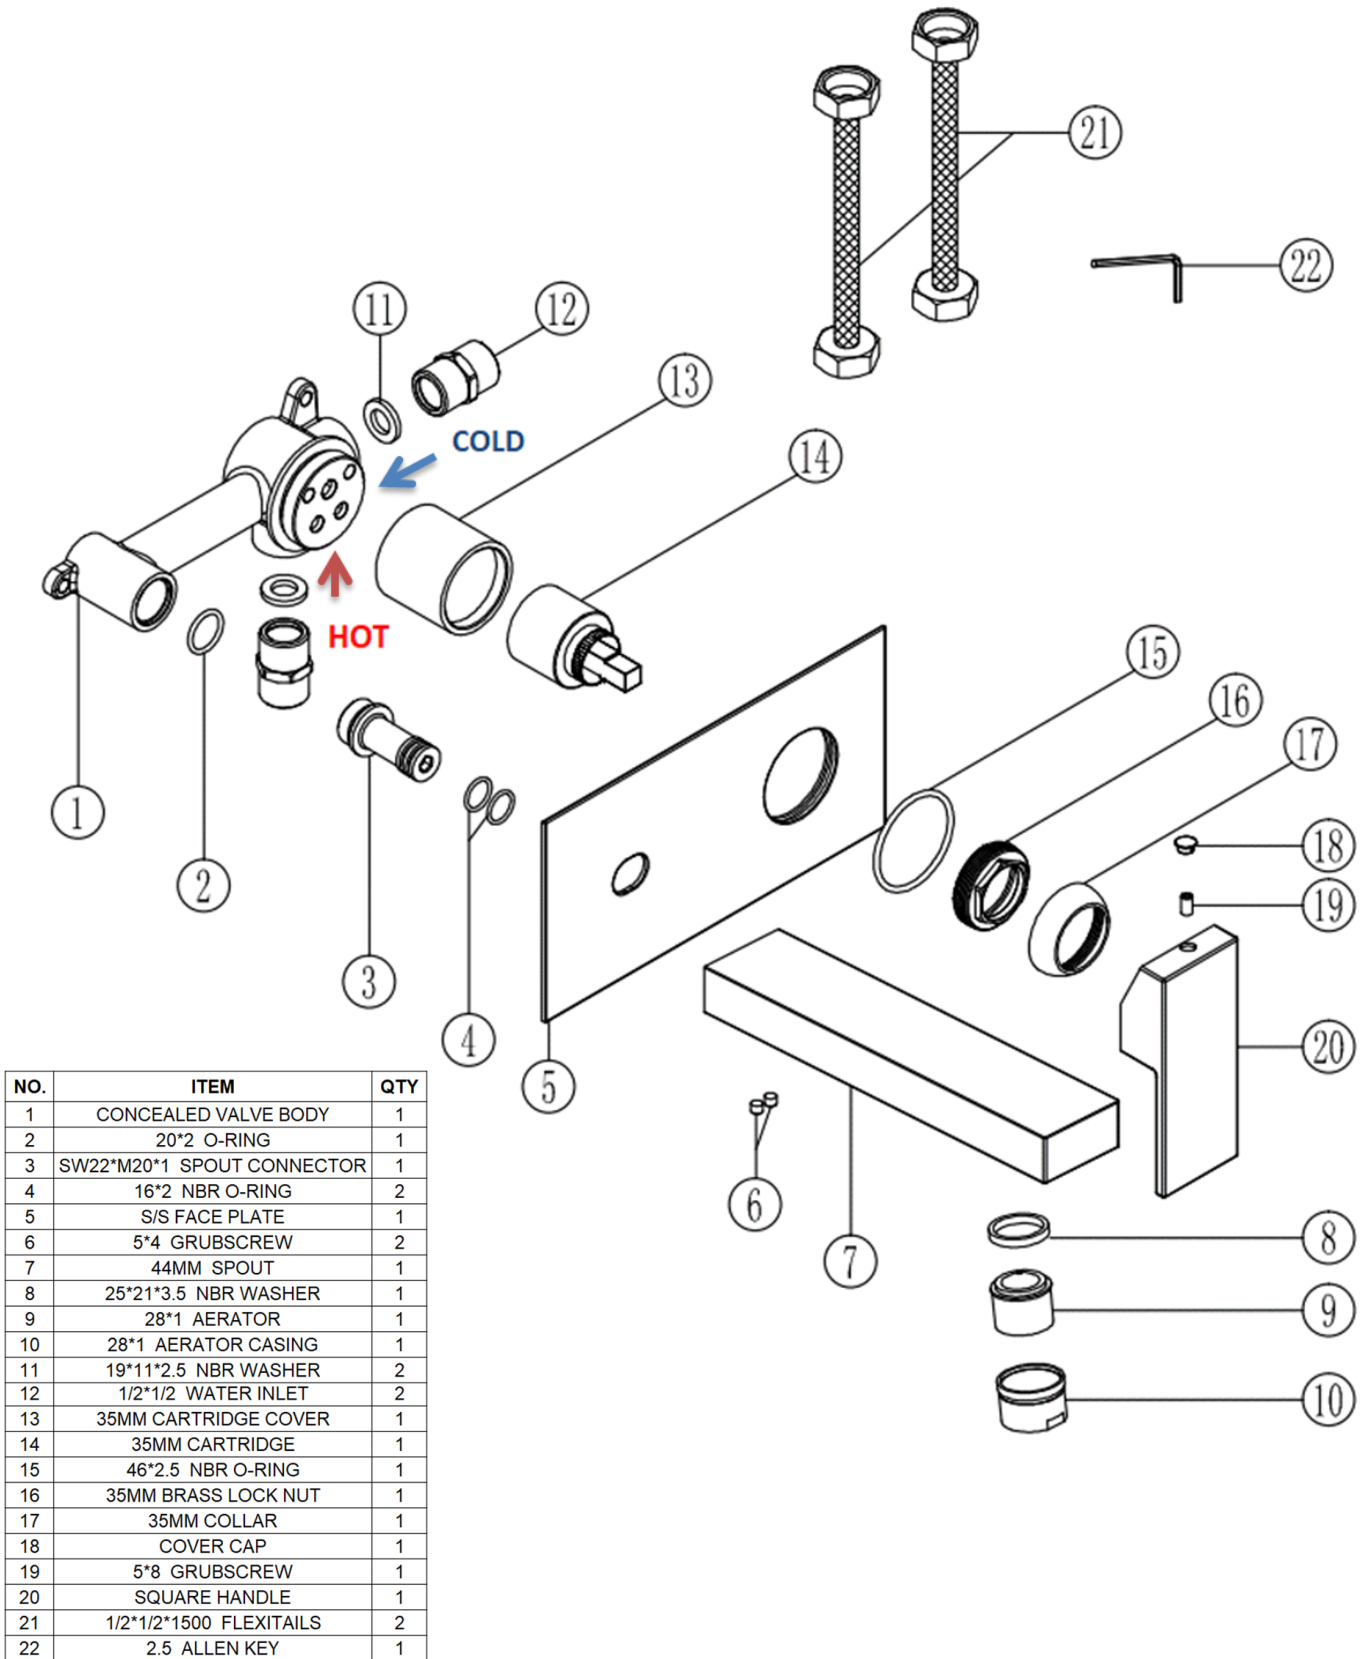

## TAPS & SHOWERING

<b>Construction</b>	Brass Body, Zinc-alloy Handle
<b>Finishes</b>	Chrome plated to BS EN 248
<b>Product Type</b>	Contemporary
<b>Water Pressure Tested Between</b>	Min. 0.2 bar, Max. 6.0 bar
<b>Standards</b>	Complies with BS5412, BS EN200
<b>Cartridge</b>	35mm Ceramic disc cartridge
<b>Aerator</b>	Spout aerator
<b>Fitting</b>	G1/2" x G1/2" BSP Flexible inlet connection hoses
<b>Guarantee</b>	10 years against manufacturing faults (excluding serviceable parts)

#### Operating Water Pressure

COMBI BOILER  
1.2 - 1.5+ bar

HIGH PRESSURE  
1.2 - 1.5+ bar

The information contained on this page was correct at the date of issue. Fitting dimensions are provided as a guide only. Some variation may occur due to manufacturing tolerances. We pursue a policy of continuing improvement in design and performance of our products and so reserve the right to change specifications without prior notice

NO.	ITEM	QTY
1	CONCEALED VALVE BODY	1
2	20*2 O-RING	1
3	SW22*M20*1 SPOUT CONNECTOR	1
4	16*2 NBR O-RING	2
5	S/S FACE PLATE	1
6	5*4 GRUBSCREW	2
7	44MM SPOUT	1
8	25*21*3.5 NBR WASHER	1
9	28*1 AERATOR	1
10	28*1 AERATOR CASING	1
11	19*11*2.5 NBR WASHER	2
12	1/2*1/2 WATER INLET	2
13	35MM CARTRIDGE COVER	1
14	35MM CARTRIDGE	1
15	46*2.5 NBR O-RING	1
16	35MM BRASS LOCK NUT	1
17	35MM COLLAR	1
18	COVER CAP	1
19	5*8 GRUBSCREW	1
20	SQUARE HANDLE	1
21	1/2*1/2*1500 FLEXITAILS	2
22	2.5 ALLEN KEY	1