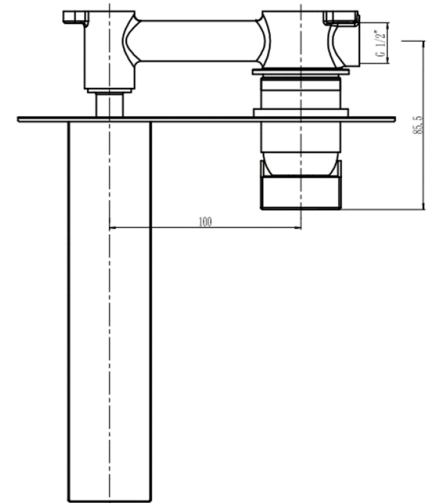

## TAPS & SHOWERING

<b>Construction</b>	Brass Body, Zinc-alloy Handle
<b>Finishes</b>	Chrome plated to BS EN 248
<b>Product Type</b>	Contemporary
<b>Water Pressure Tested Between</b>	Min. 0.2 bar, Max. 6.0 bar
<b>Standards</b>	Complies with BS5412, BS EN200
<b>Cartridge</b>	35mm Ceramic disc cartridge
<b>Aerator</b>	Spout aerator
<b>Fitting</b>	G1/2" x G1/2" BSP Flexible inlet connection hoses
<b>Guarantee</b>	10 years against manufacturing faults (excluding serviceable parts)

### BLADE WALL MOUNTED BASIN MIXER BL/170