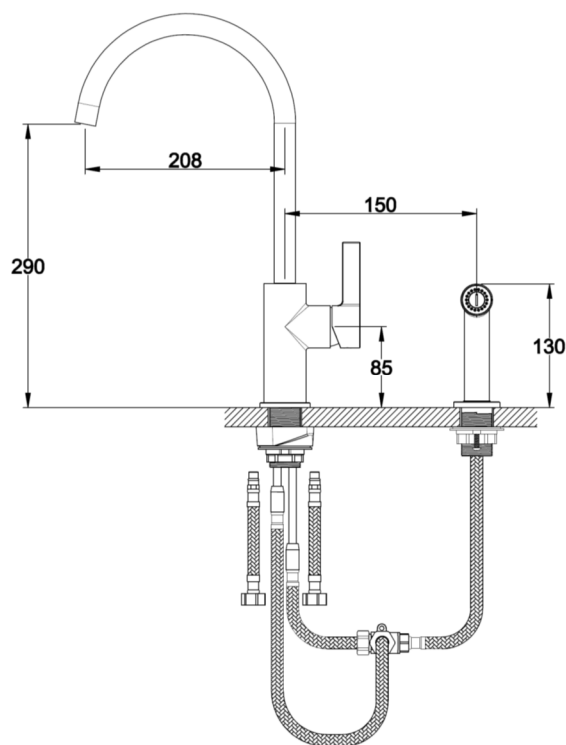

SAGITTARIUS

TAPS & SHOWERING

Construction	Brass Body (CuZn40Pb18)	BERGAMO MONOBLOC SINK MIXER CHROME BE/154/C
Finishes	Chrome plated to BS EN 248	
Product Type	Contemporary	
Water Pressure	Min. 0.2 bar, Max. 6.0 bar	
Plumbing Systems	Suitable for all plumbing systems	
Standards	Complies with BS5412, BS EN200	
Certification	Manufactured to comply with WRAS	
Cartridge	35mm Ceramic disc cartridge	
Fitting	M10 x 500mm flexible connection pipes	
Packaging	57.5 x 26.5 x 52cm / carton (8 boxes / carton)	
Guarantee	10 years against manufacturing faults (excluding serviceable parts).	

Flow Rates (Litres per minute)

System Pressure	0.1 Bar	0.2 Bar	0.3 Bar	0.5 Bar	1.0 Bar	1.5 Bar	2.0 Bar	3.0 Bar	4.0 Bar	5.0 Bar
BE/154/C	4.4	6.4	7.9	10.4	14.9	18.1	-	-	-	-

The information contained on this page was correct at the date of issue. Fitting dimensions are provided as a guide only. Some variation may occur due to manufacturing tolerances.