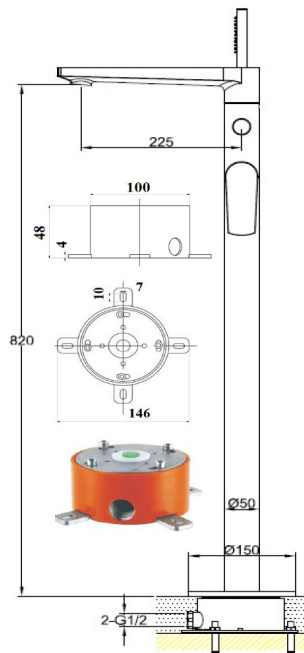

SAGITTARIUS

TAPS & SHOWERING

BARI FLOOR MOUNTED

BSM CHROME

BA/214/C

Construction	Brass Body CuZn40Pb2, EN CW617N (equivalent to BS CZ122)
Finishes	Chrome plated to BS EN 248
Product Type	Contemporary
Water Pressure	Min. 0.5 bar, Max. 6.0 bar
Plumbing Systems	Suitable for all plumbing systems
Standards	Complies with BS5412, BS EN200
Certification	Manufactured to comply with WRAS
Cartridge	SEDAL
Aerator	Laminar
Fitting	Easy fit box
Packaging	85 x 32 x 57cm / carton (3 boxes / carton)
Guarantee	10 years against manufacturing faults (excluding serviceable parts).
Additional Information	Supplied with PVC 1.5m hose and single mode ABS chrome handset

Flow Rates (Litres per minute)

System Pressure	0.1 Bar	0.2 Bar	0.3 Bar	0.5 Bar	1.0 Bar	1.5 Bar	2.0 Bar	3.0 Bar	4.0 Bar	5.0 Bar
BA/198/C					10.12		14.67	18.29	21.5	25.05

The information contained on this page was correct at the date of issue. Fitting dimensions are provided as a guide only. Some variation may occur due to manufacturing tolerances. We pursue a policy of continuing improvement in design and performance of our products and so reserve the right to change specifications without prior notice