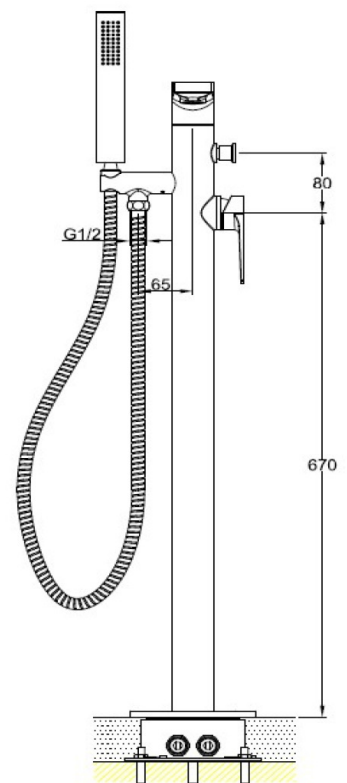

SAGITTARIUS

TAPS & SHOWERING

BARI FLOOR MOUNTED

BSM CHROME

BA/214/C

Construction	Brass Body CuZn40Pb2, EN CW617N (equivalent to BS CZ122)
Finishes	Chrome plated to BS EN 248
Product Type	Contemporary
Water Pressure	Min. 0.5 bar, Max. 6.0 bar
Plumbing Systems	Suitable for all plumbing systems
Standards	Complies with BS5412, BS EN200
Certification	Manufactured to comply with WRAS
Cartridge	SEDAL
Aerator	Laminar
Fitting	Easy fit box
Packaging	85 x 32 x 57cm / carton (3 boxes / carton)
Guarantee	10 years against manufacturing faults (excluding serviceable parts).
Additional Information	Supplied with PVC 1.5m hose and single mode ABS chrome handset

Flow Rates (Litres per minute)

System Pressure	0.1 Bar	0.2 Bar	0.3 Bar	0.5 Bar	1.0 Bar	1.5 Bar	2.0 Bar	3.0 Bar	4.0 Bar	5.0 Bar
BA/198/C					10.12		14.67	18.29	21.5	25.05

The information contained on this page was correct at the date of issue. Fitting dimensions are provided as a guide only. Some variation may occur due to manufacturing tolerances. We pursue a policy of continuing improvement in design and performance of our products and so reserve the right to change specifications without prior notice