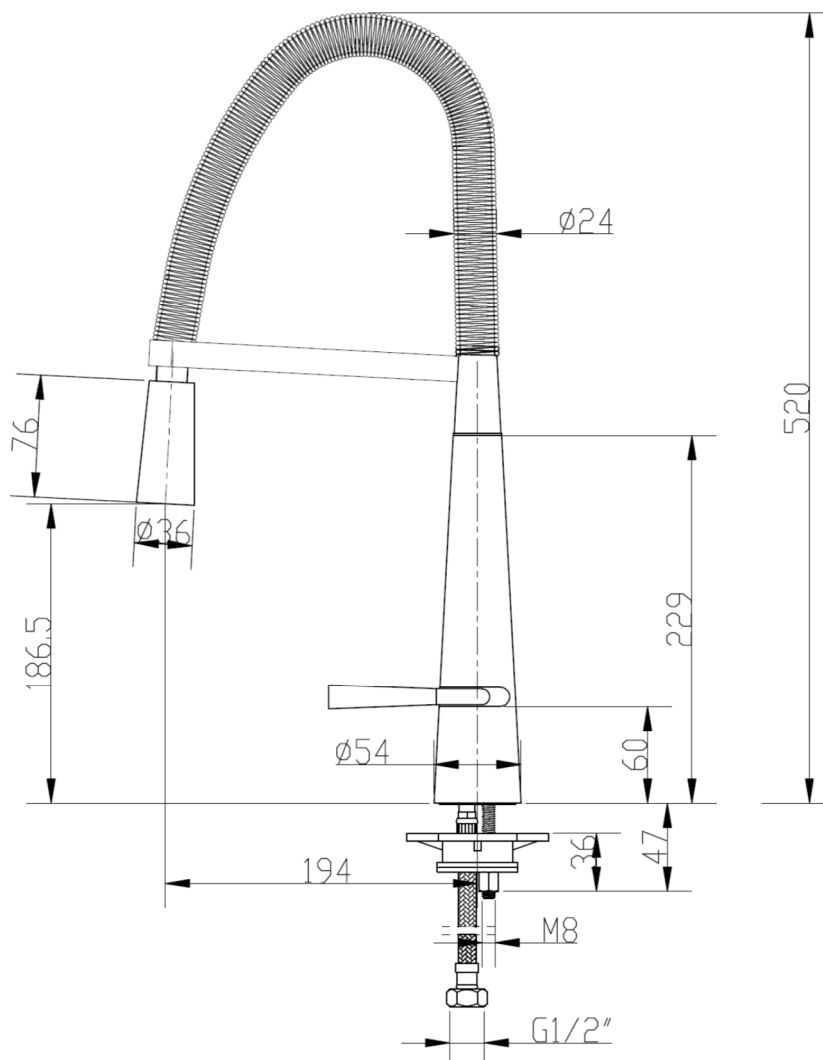

SAGITTARIUS

TAPS & SHOWERING

AZTEC MONOBLOC SINK
MIXER CHROME

AZ/154/C

The information contained on this page was correct at the date of issue. Fitting dimensions are provided as a guide only. Some variation may occur due to manufacturing tolerances. We pursue a policy of continuing improvement in design and performance of our products and so reserve the right to change specifications without prior notice