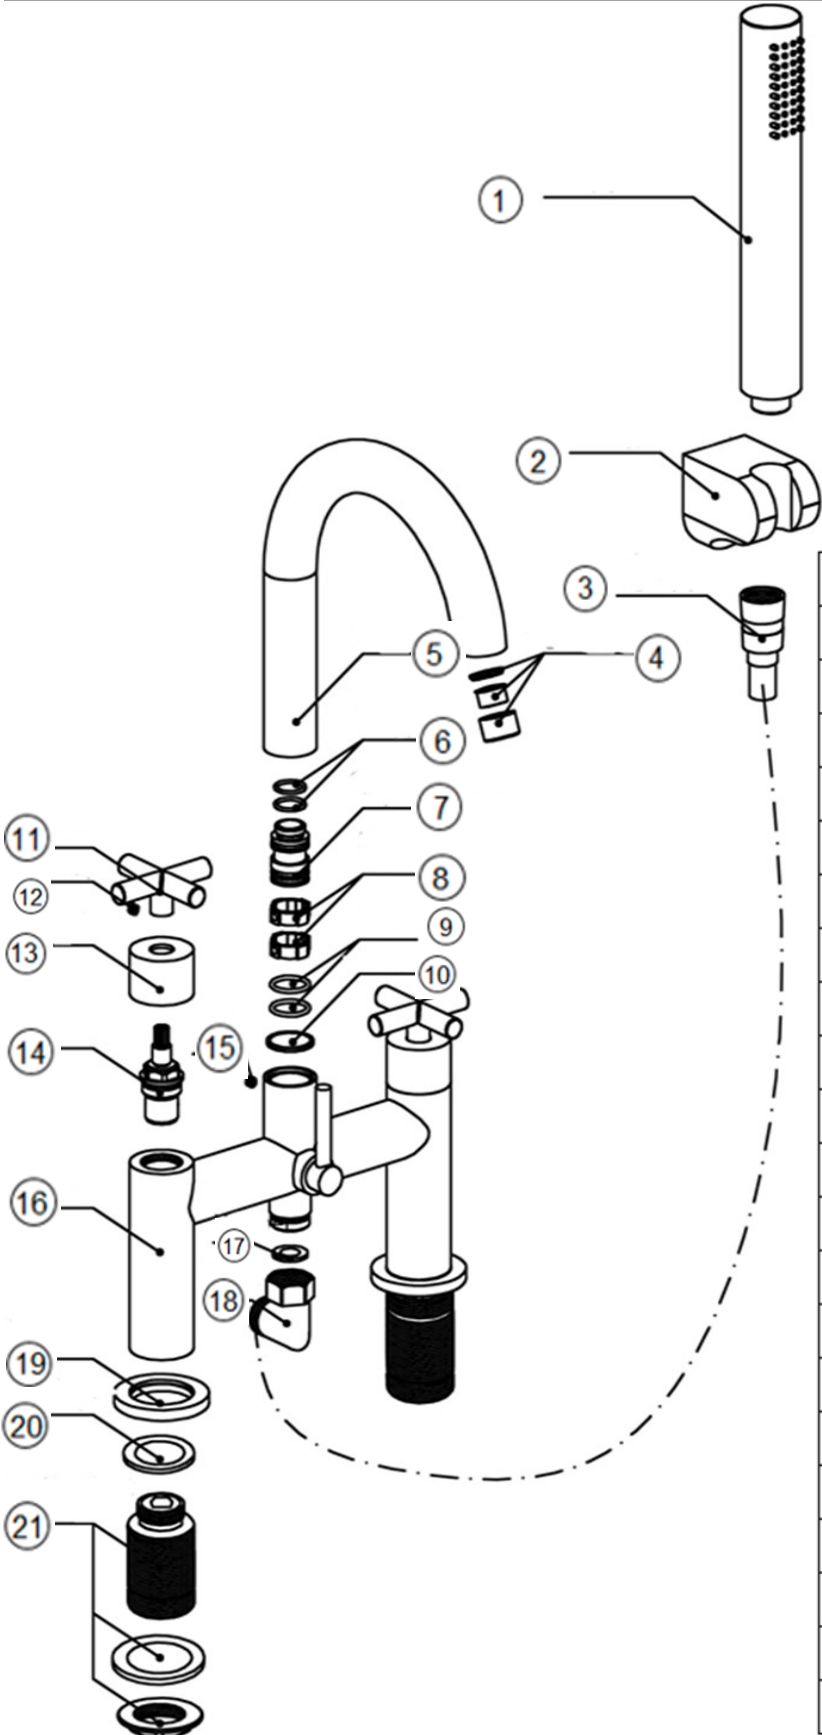

SAGITTARIUS

TAPS & SHOWERING

Construction	Brass Body, Zinc-alloy Handles
Finishes	Chrome Plating
Product Type	Contemporary
Water Pressure	Min. 0.2 bar, Max. 6.0 bar
Tested Between	
Standards	Complies with BS5412, BS EN200
Cartridge	1/4 Turn 3/4" Ceramic disc valves
Fitting	Brass G $\frac{3}{4}$ " BSP tails (Hot and Cold)
Aerator	Neoperl spout aerator
Guarantee	10 years against manufacturing faults (excluding serviceable parts which have a Three year warranty)
Additional Information	Supplied with Chrome smooth PVC 1.5m hose, outlet hose elbow, single mode ABS handset & wall mounted ABS holder

AVANT Deck Mounted Bath Shower Mixer

AV/405

Operating Water Pressure

COMBI BOILER
1.2 - 1.5+ bar

HIGH PRESSURE
1.2 - 1.5+ bar

The information contained on this page was correct at the date of issue. Fitting dimensions are provided as a guide only. Some variation may occur due to manufacturing tolerances. We pursue a policy of continuing improvement in design and performance of our products and so reserve the right to change specifications without prior notice

FOR FURTHER ADVICE PLEASE CONTACT :-

SAGITTARIUS LTD UNIT 1 LOWER VICTORIA STREET—CHADDERTON—OLDHAM—OL9 9TU TEL:0616 6202029

EMAIL:TECHNICAL@SAGITTARIUSTAPS.CO.UK

Flow Rates (Litres per minute)

G3/4

System Pressure	0.1 Bar	0.2 Bar	0.3 Bar	0.5 Bar	1.0 Bar	1.5 Bar	2.0 Bar	3.0 Bar	4.0 Bar	5.0 Bar
	1.6	1.9	2.1	2.3	4.1	5.2	6.1	7.6	-	-

NO.	ITEM	QTY
1	ABS Handset	1
2	Handset Holder	1
3	1.5m Shower Hose	1
4	Aerator	1
5	Spout	1
6	O-ring	1
7	Spout Connector	1
8	Mounting Washer	1
9	O-ring	1
10	Washer	1
11	Handle	1
12	Grub Screw	1
13	Shroud	1
14	3/4" Ceramic Disc Valve	1
15	Grub Screw	1
16	Tap Body	1
17	Washer	1
18	Outlet Elbow	1
19	Base Plate	1
20	Washer	1
21	G3/4 BSP Tail Set	1