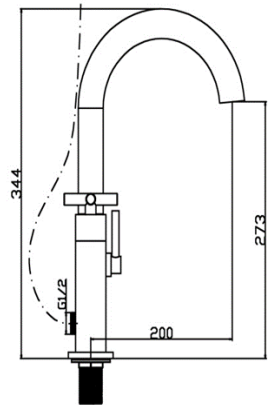

SAGITTARIUS

TAPS & SHOWERING

Construction	Brass Body, Zinc-alloy Handles
Finishes	Chrome Plating
Product Type	Contemporary
Water Pressure	Min. 0.2 bar, Max. 6.0 bar
Tested Between	
Standards	Complies with BS5412, BS EN200
Cartridge	1/4 Turn 3/4" Ceramic disc valves
Fitting	Brass G $\frac{3}{4}$ " BSP tails (Hot and Cold)
Aerator	Neoperl spout aerator
Guarantee	10 years against manufacturing faults (excluding serviceable parts which have a Three year warranty)
Additional Information	Supplied with Chrome smooth PVC 1.5m hose, outlet hose elbow, single mode ABS handset & wall mounted ABS holder

AVANT Deck Mounted Bath Shower Mixer

AV/405

Operating Water Pressure

COMBI BOILER
1.2 - 1.5+ bar

HIGH PRESSURE
1.2 - 1.5+ bar

The information contained on this page was correct at the date of issue. Fitting dimensions are provided as a guide only. Some variation may occur due to manufacturing tolerances. We pursue a policy of continuing improvement in design and performance of our products and so reserve the right to change specifications without prior notice

NO.	ITEM	QTY
1	ABS Handset	1
2	Handset Holder	1
3	1.5m Shower Hose	1
4	Aerator	1
5	Spout	1
6	O-ring	1
7	Spout Connector	1
8	Mounting Washer	1
9	O-ring	1
10	Washer	1
11	Handle	1
12	Grub Screw	1
13	Shroud	1
14	3/4" Ceramic Disc Valve	1
15	Grub Screw	1
16	Tap Body	1
17	Washer	1
18	Outlet Elbow	1
19	Base Plate	1
20	Washer	1
21	G3/4 BSP Tail Set	1