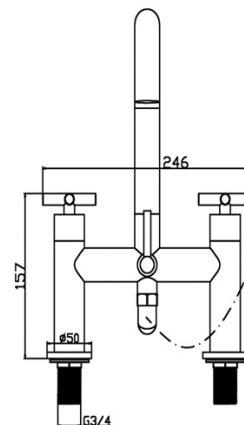

SAGITTARIUS

TAPS & SHOWERING

Construction	Brass Body, Zinc-alloy Handles
Finishes	Chrome Plating
Product Type	Contemporary
Water Pressure	Min. 0.2 bar, Max. 6.0 bar
Tested Between	
Standards	Complies with BS5412, BS EN200
Cartridge	1/4 Turn 3/4" Ceramic disc valves
Fitting	Brass G $\frac{3}{4}$ " BSP tails (Hot and Cold)
Aerator	Neoperl spout aerator
Guarantee	10 years against manufacturing faults (excluding serviceable parts which have a Three year warranty)
Additional Information	Supplied with Chrome smooth PVC 1.5m hose, outlet hose elbow, single mode ABS handset & wall mounted ABS holder

AVANT Deck Mounted Bath Shower Mixer

AV/405

Operating Water Pressure

COMBI BOILER
1.2 - 1.5+ bar

HIGH PRESSURE
1.2 - 1.5+ bar

The information contained on this page was correct at the date of issue. Fitting dimensions are provided as a guide only. Some variation may occur due to manufacturing tolerances. We pursue a policy of continuing improvement in design and performance of our products and so reserve the right to change specifications without prior notice

NO.	ITEM	QTY
1	ABS Handset	1
2	Handset Holder	1
3	1.5m Shower Hose	1
4	Aerator	1
5	Spout	1
6	O-ring	1
7	Spout Connector	1
8	Mounting Washer	1
9	O-ring	1
10	Washer	1
11	Handle	1
12	Grub Screw	1
13	Shroud	1
14	3/4" Ceramic Disc Valve	1
15	Grub Screw	1
16	Tap Body	1
17	Washer	1
18	Outlet Elbow	1
19	Base Plate	1
20	Washer	1
21	G3/4 BSP Tail Set	1