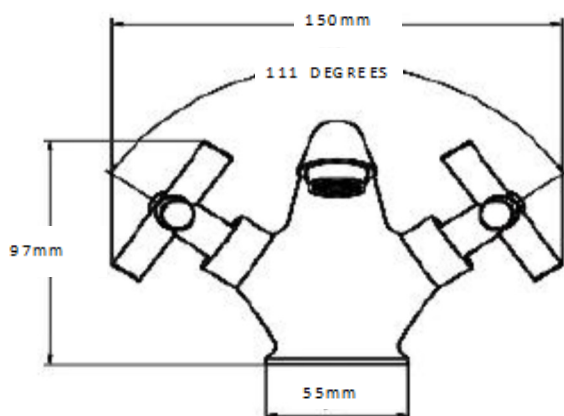

SAGITTARIUS

TAPS & SHOWERING

AVANT MONOBLOC BASIN WITH FIXED SPOUT

AV/176/C

Product Code	AV206C
Construction	Brass Body
Finishes	Chrome
Product Type	Contemporary
Water Pressure	Min. 0.2 bar, Max. 6.0 bar
Plumbing Systems	Suitable for all plumbing systems
Standards	Complies with BS5412, BS EN200
Certification	Manufactured to comply with WRAS
Cartridge	1/4 Turn 1/2" Ceramic Disc Valves
Fitting	M10 x 350mm 1/2" BSP Female Flexi Tails
Packaging	35.5 x 26.5 x 34cm / carton (8 boxes / carton)
Guarantee	10 years against manufacturing faults (excluding serviceable parts).
Additional Information	Supplied with G 1 1/4" sprung waste

Flow Rates (Litres per minute)

System Pressure	0.1 Bar	0.2 Bar	0.3 Bar	0.5 Bar	1.0 Bar	1.5 Bar	2.0 Bar	3.0 Bar	4.0 Bar	5.0 Bar
AV206C	1.5	3.2		5.5	7.8	9.3	10.8	13.3	-	-

The information contained on this page was correct at the date of issue. Fitting dimensions are provided as a guide only. Some variation may occur due to manufacturing tolerances. We pursue a policy of continuing improvement in design and performance of our products and so reserve the right to change specifications without prior notice