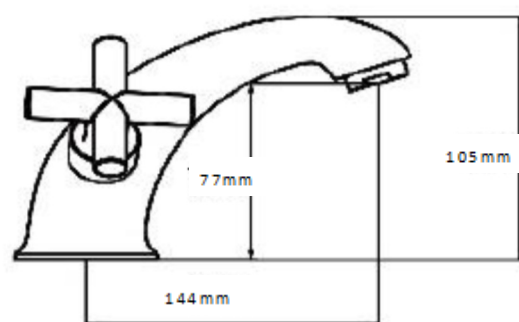

SAGITTARIUS

TAPS & SHOWERING

AVANT MONOBLOC BASIN WITH FIXED SPOUT

AV/176/C

Product Code	AV206C
Construction	Brass Body
Finishes	Chrome
Product Type	Contemporary
Water Pressure	Min. 0.2 bar, Max. 6.0 bar
Plumbing Systems	Suitable for all plumbing systems
Standards	Complies with BS5412, BS EN200
Certification	Manufactured to comply with WRAS
Cartridge	1/4 Turn 1/2" Ceramic Disc Valves
Fitting	M10 x 350mm 1/2" BSP Female Flexi Tails
Packaging	35.5 x 26.5 x 34cm / carton (8 boxes / carton)
Guarantee	10 years against manufacturing faults (excluding serviceable parts).
Additional Information	Supplied with G 1 1/4" sprung waste

Flow Rates (Litres per minute)

System Pressure	0.1 Bar	0.2 Bar	0.3 Bar	0.5 Bar	1.0 Bar	1.5 Bar	2.0 Bar	3.0 Bar	4.0 Bar	5.0 Bar
AV206C	1.5	3.2		5.5	7.8	9.3	10.8	13.3	-	-

The information contained on this page was correct at the date of issue. Fitting dimensions are provided as a guide only. Some variation may occur due to manufacturing tolerances. We pursue a policy of continuing improvement in design and performance of our products and so reserve the right to change specifications without prior notice