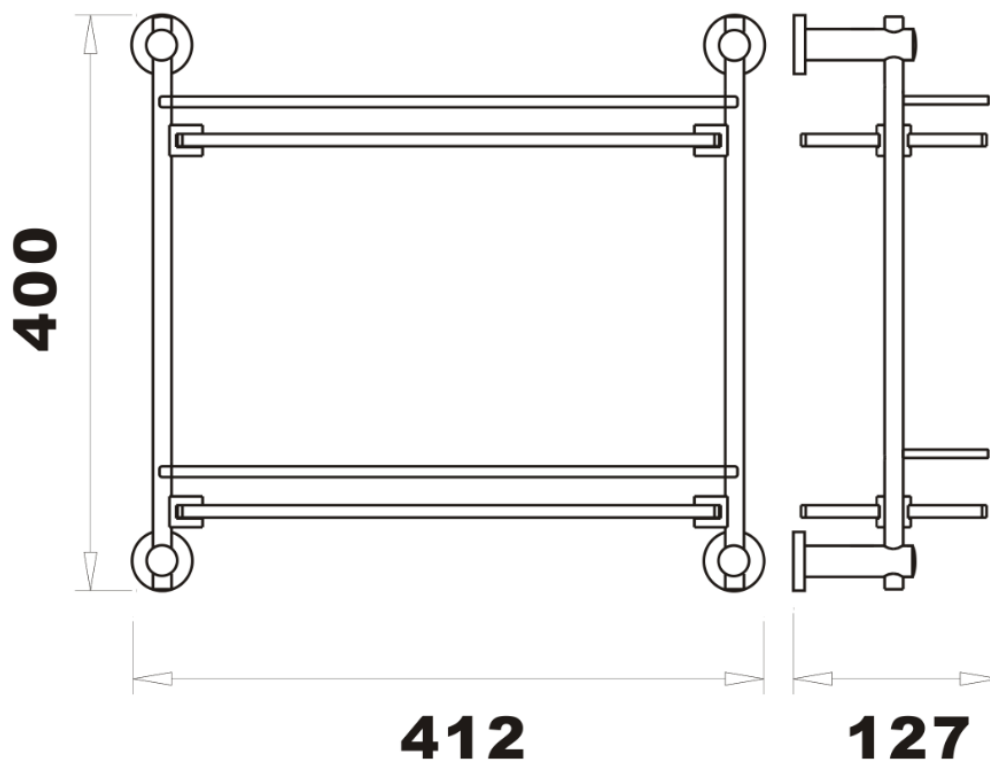

SAGITTARIUS

TAPS & SHOWERING

LUCCA DOUBLE GLASS SHELF

CHROME

AC/746/C

The information contained on this page was correct at the date of issue. Fitting dimensions are provided as a guide only. Some variation may occur due to manufacturing tolerances. We pursue a policy of continuing improvement in design and performance of our products and so reserve the right to change specifications without prior notice