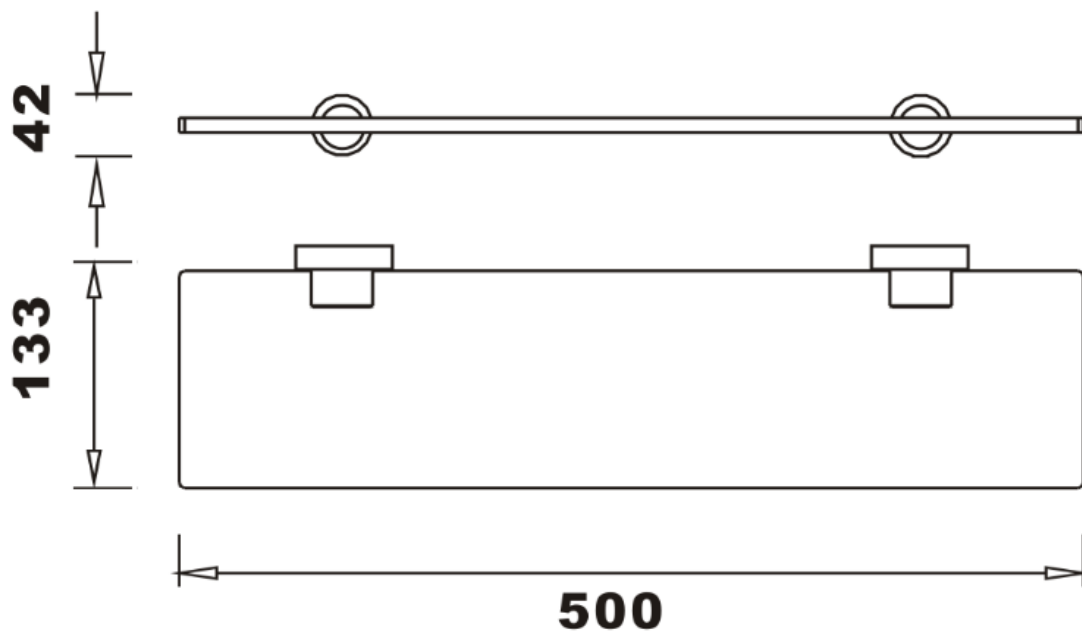

SAGITTARIUS

TAPS & SHOWERING

LUCCA GLASS SHELF

CHROME

AC/745/C

The information contained on this page was correct at the date of issue. Fitting dimensions are provided as a guide only. Some variation may occur due to manufacturing tolerances. We pursue a policy of continuing improvement in design and performance of our products and so reserve the right to change specifications without prior notice