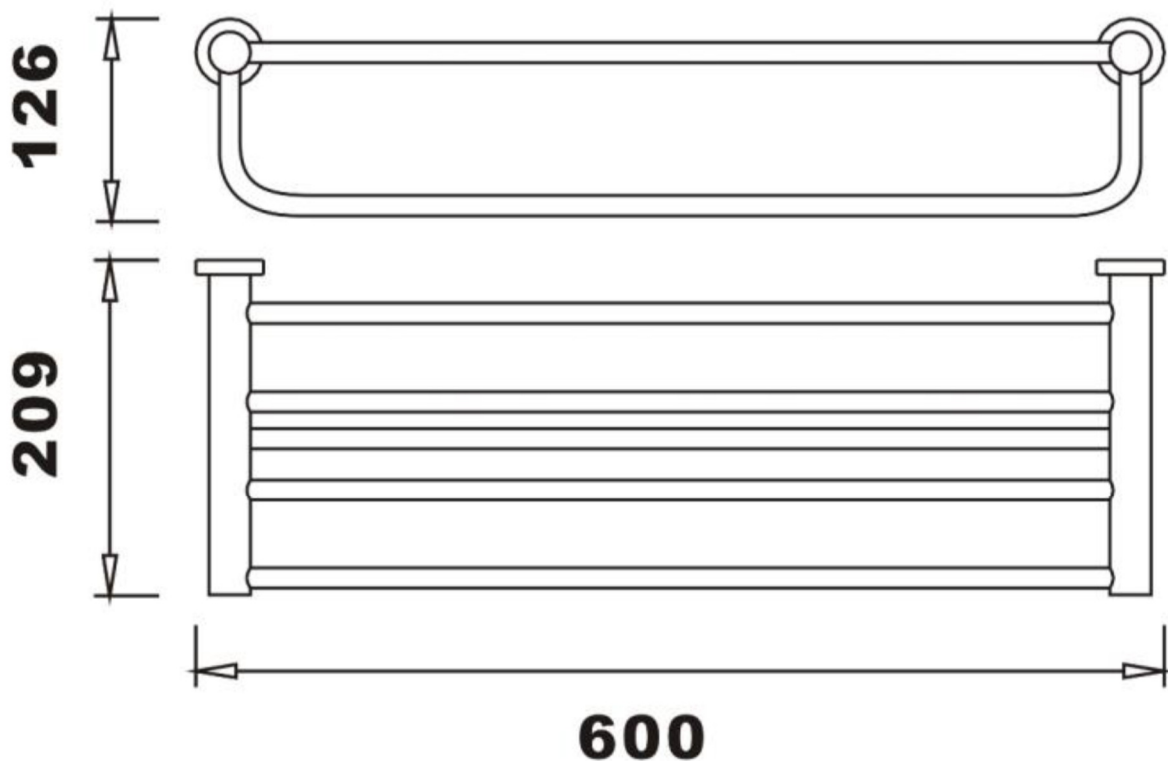

SAGITTARIUS

TAPS & SHOWERING

LUCCA HOTEL SHELF

CHROME

AC/744/C

The information contained on this page was correct at the date of issue. Fitting dimensions are provided as a guide only. Some variation may occur due to manufacturing tolerances. We pursue a policy of continuing improvement in design and performance of our products and so reserve the right to change specifications without prior notice